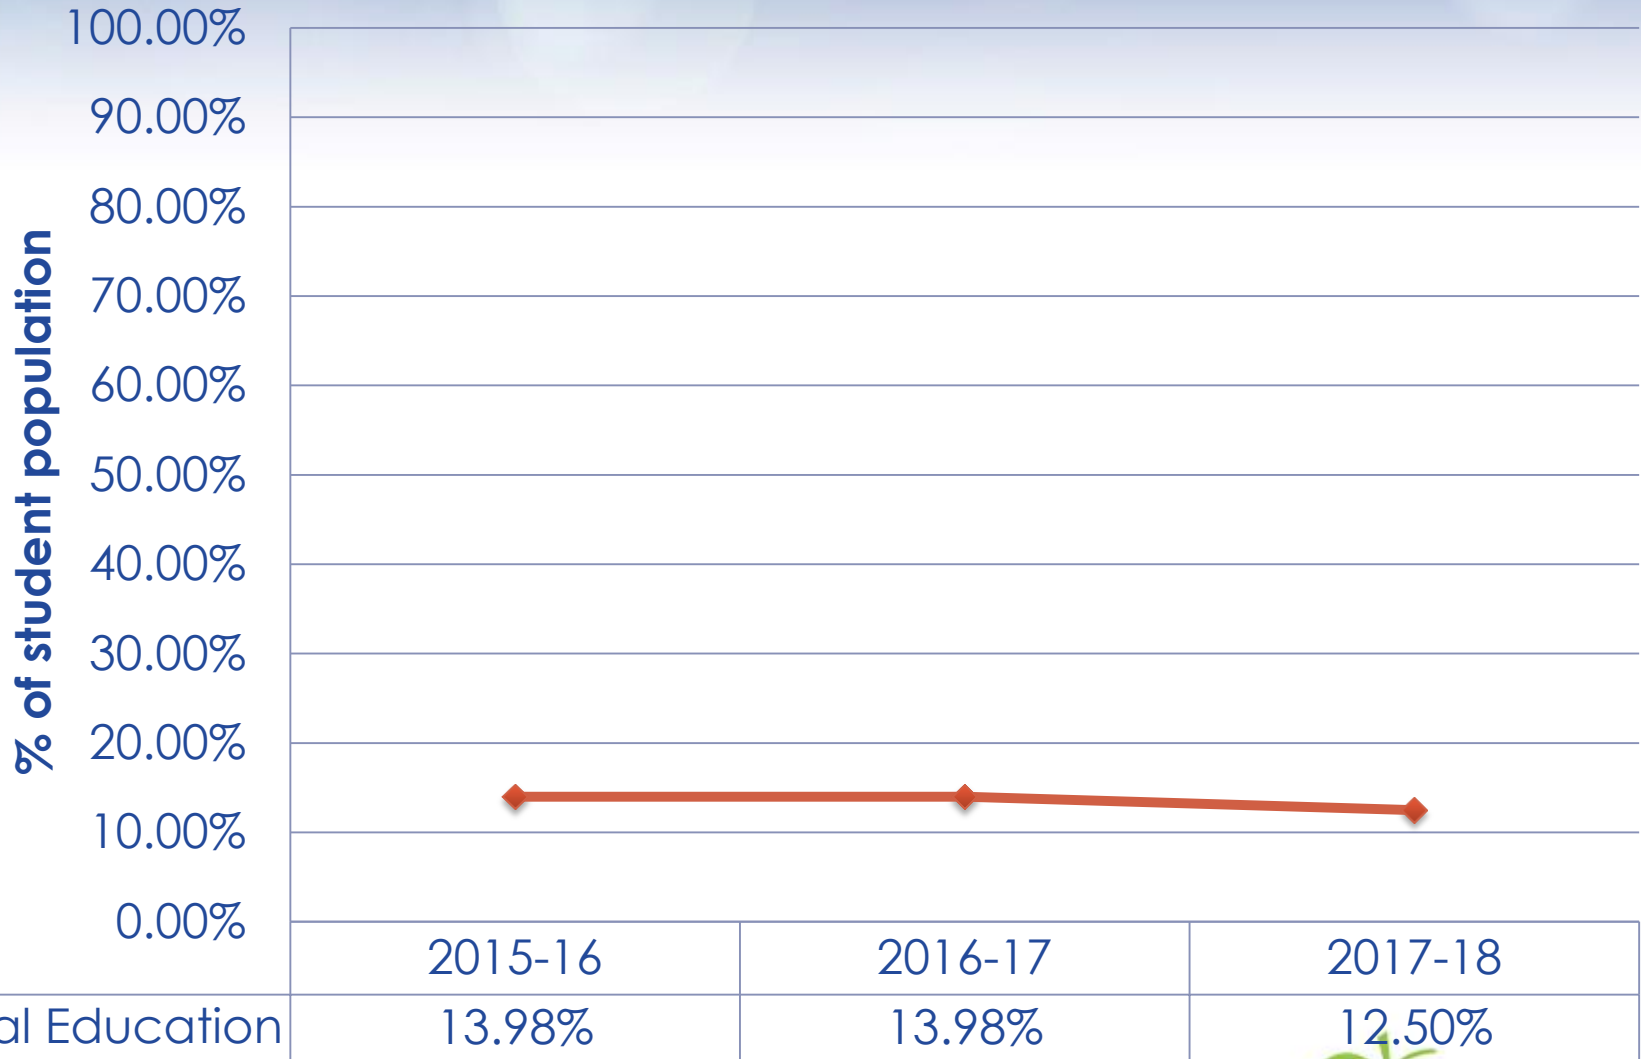

Clearview Data: 2017-18

St. Cloud Area School District 742
Prepare. Engage. Educate. Empower. Inspire.

2017-18 Demographics

Demographic Trends

Free & Reduced Price Lunch Trends

Special Education Trends

97.19% Attendance