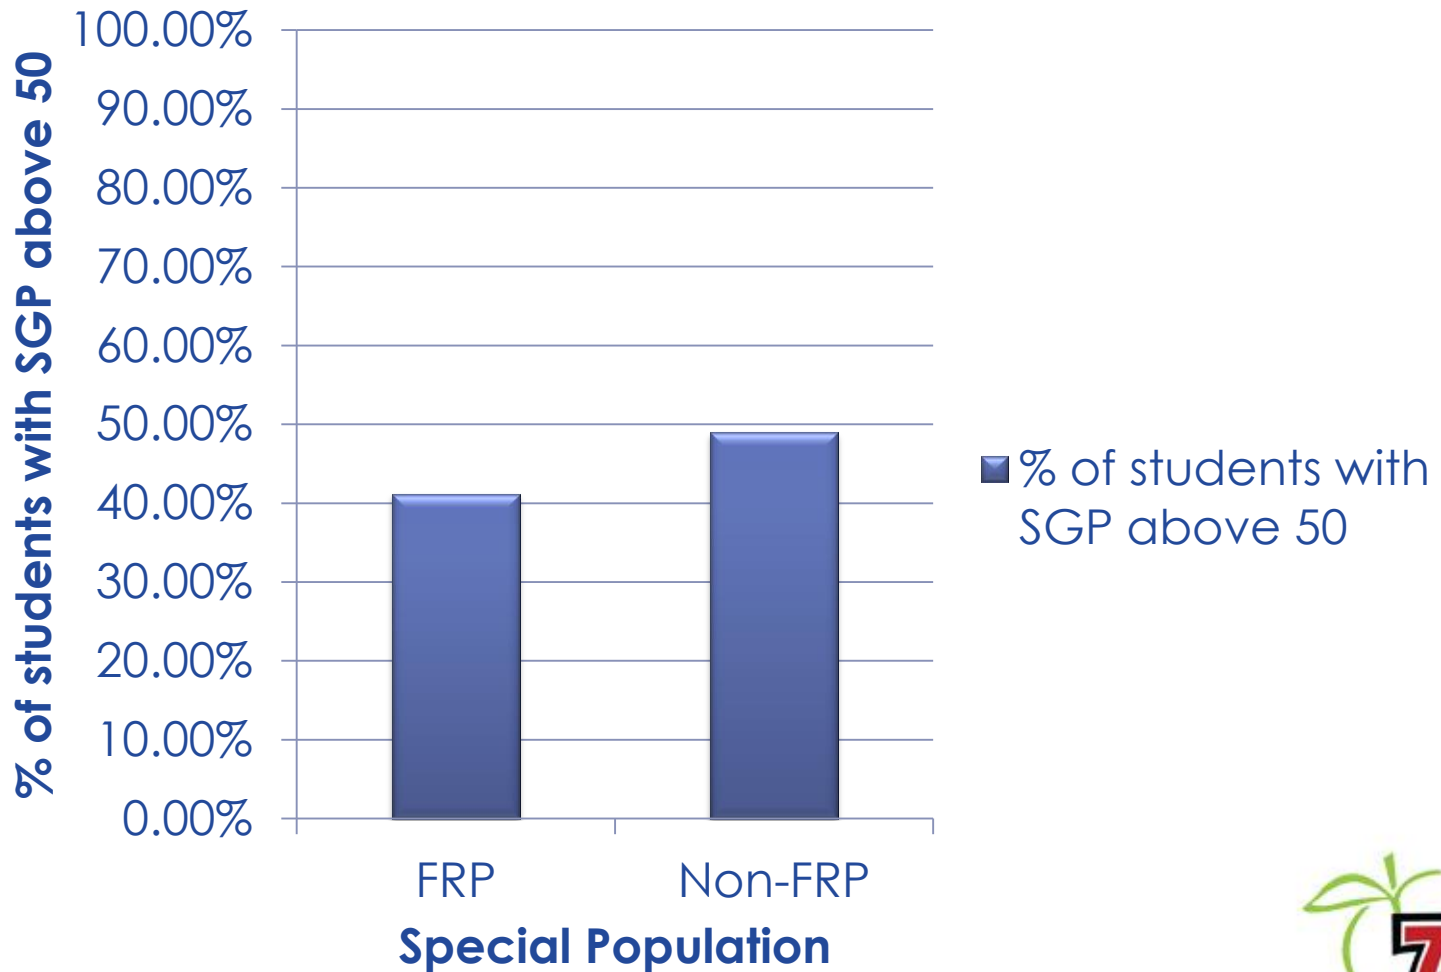

STAR Math Data

2017 Fall Benchmark: STAR Math SGP Spring 2017- Fall 2017