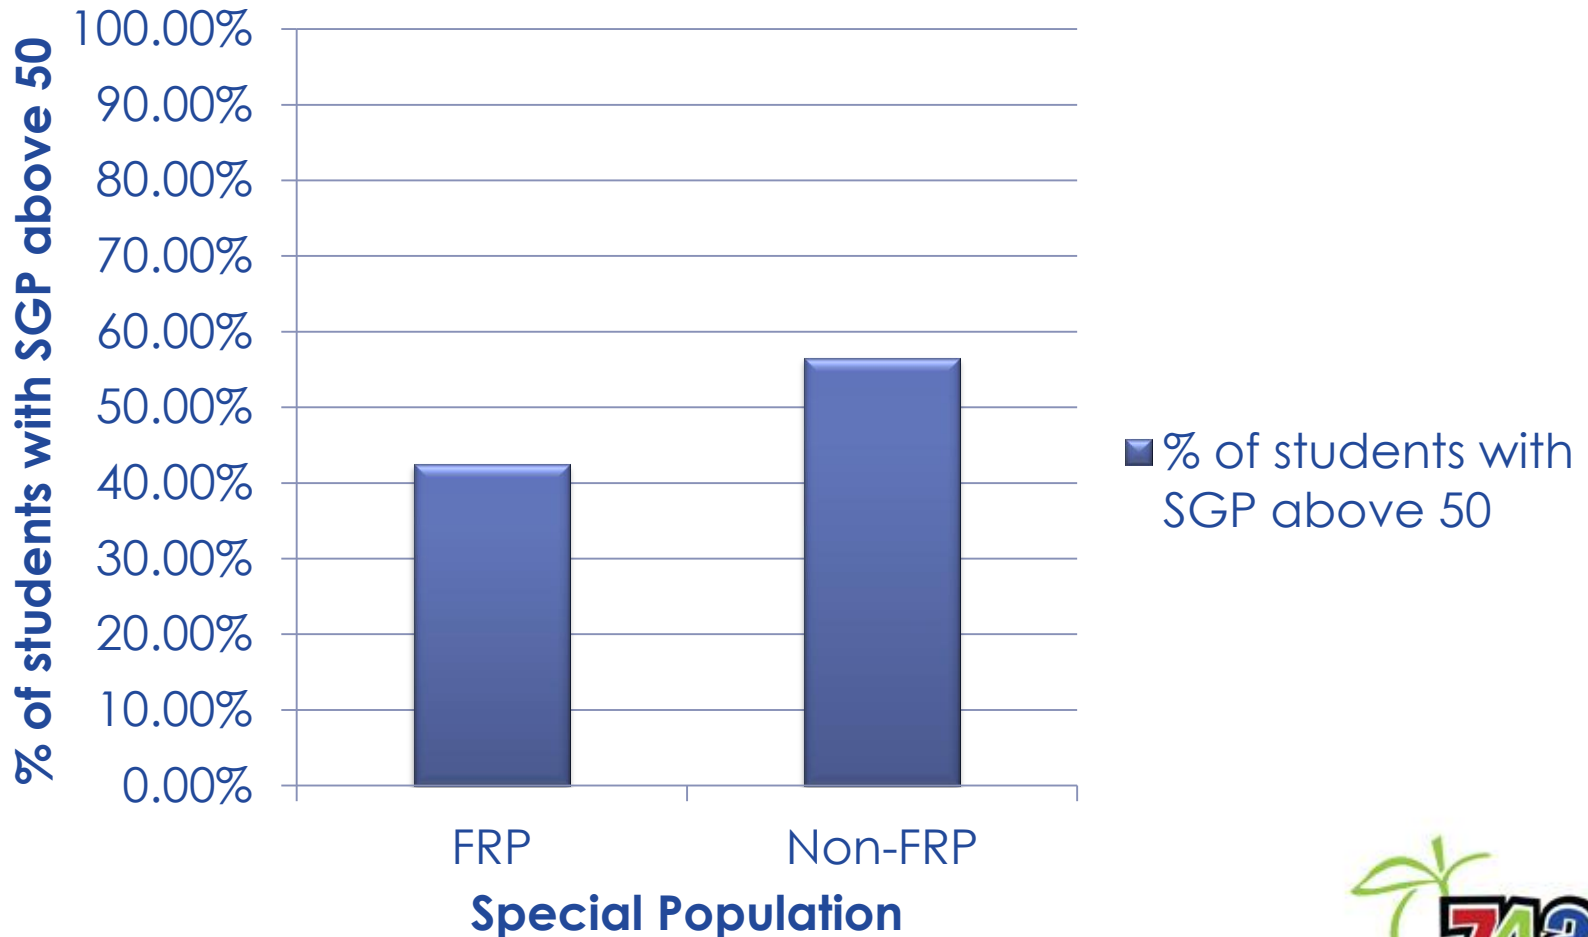

STAR Reading Data

2017 Fall Benchmark: STAR Reading SGP Spring 2017-Fall 2017