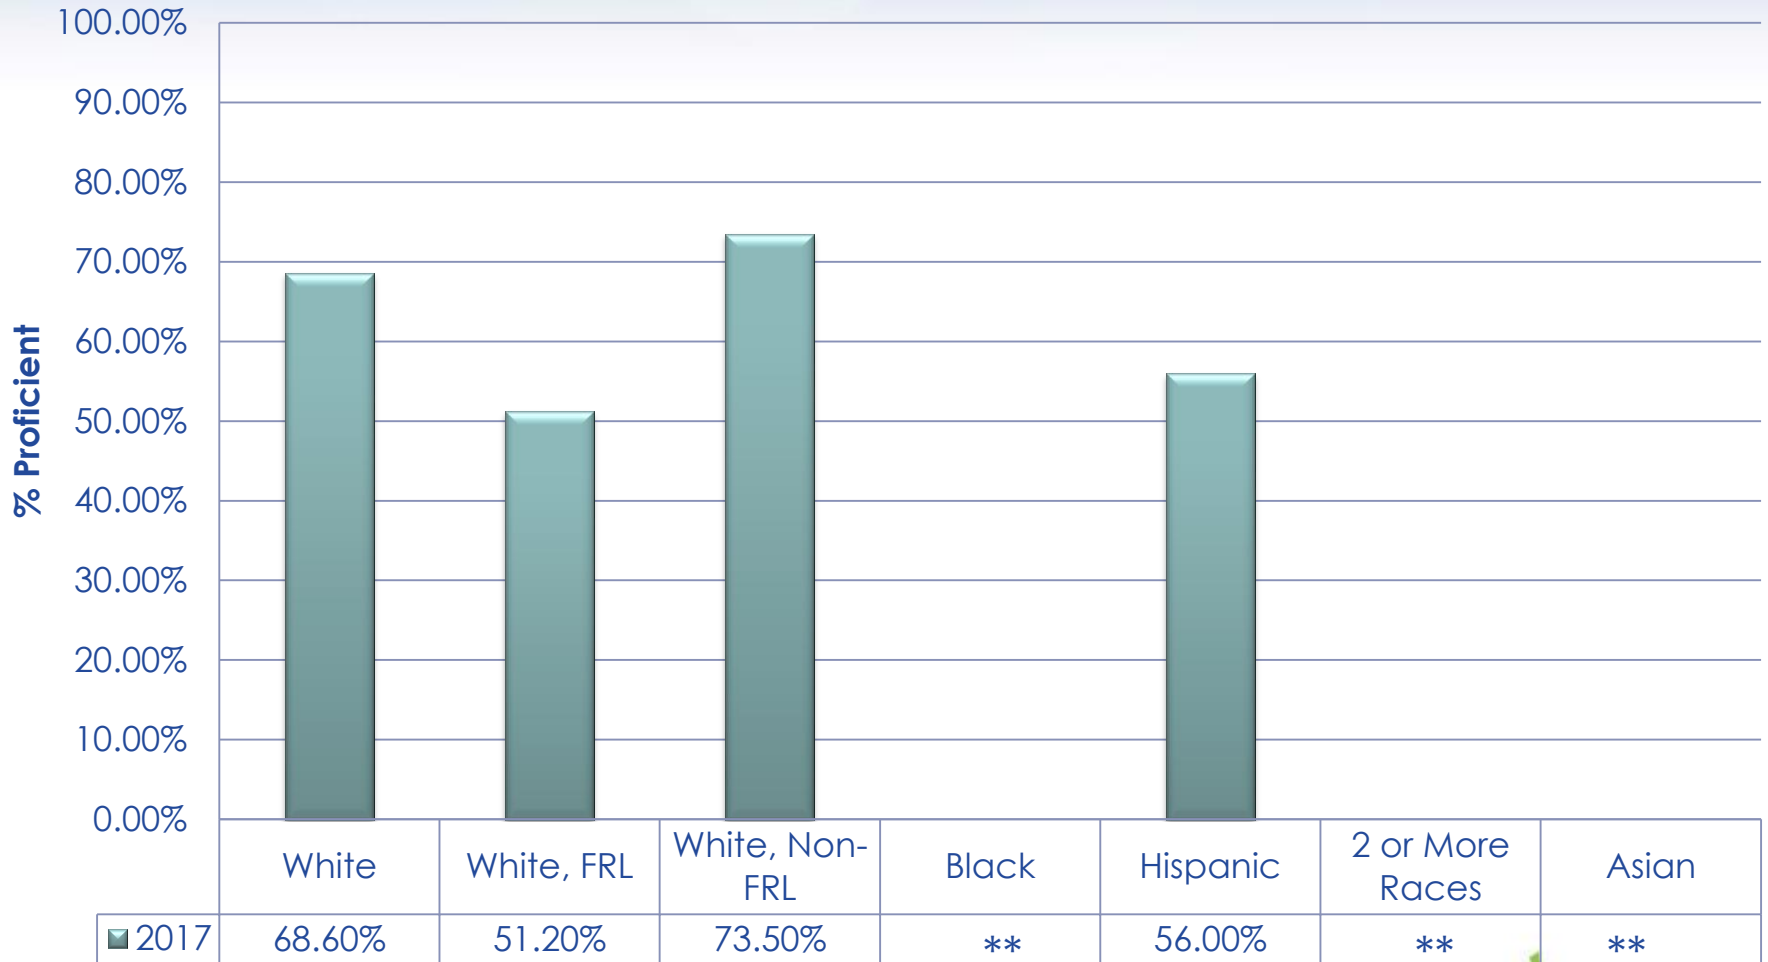

STAR Math Data

2017 Fall Benchmark: STAR Math SGP Spring 2017- Fall 2017

STAR Reading Data

2017 Fall Benchmark: STAR Reading SGP Spring 2017-Fall 2017

MCA Results

2017 Math MCA

** = number of students too small to report

MCA Results

2017 Reading MCA

** = number of students too small to report

Spanish Immersion Students

2017 MCA Results: Clearview Immersion Students

Participation in Extracurricular Activities

Spanish Club

Drawing Club