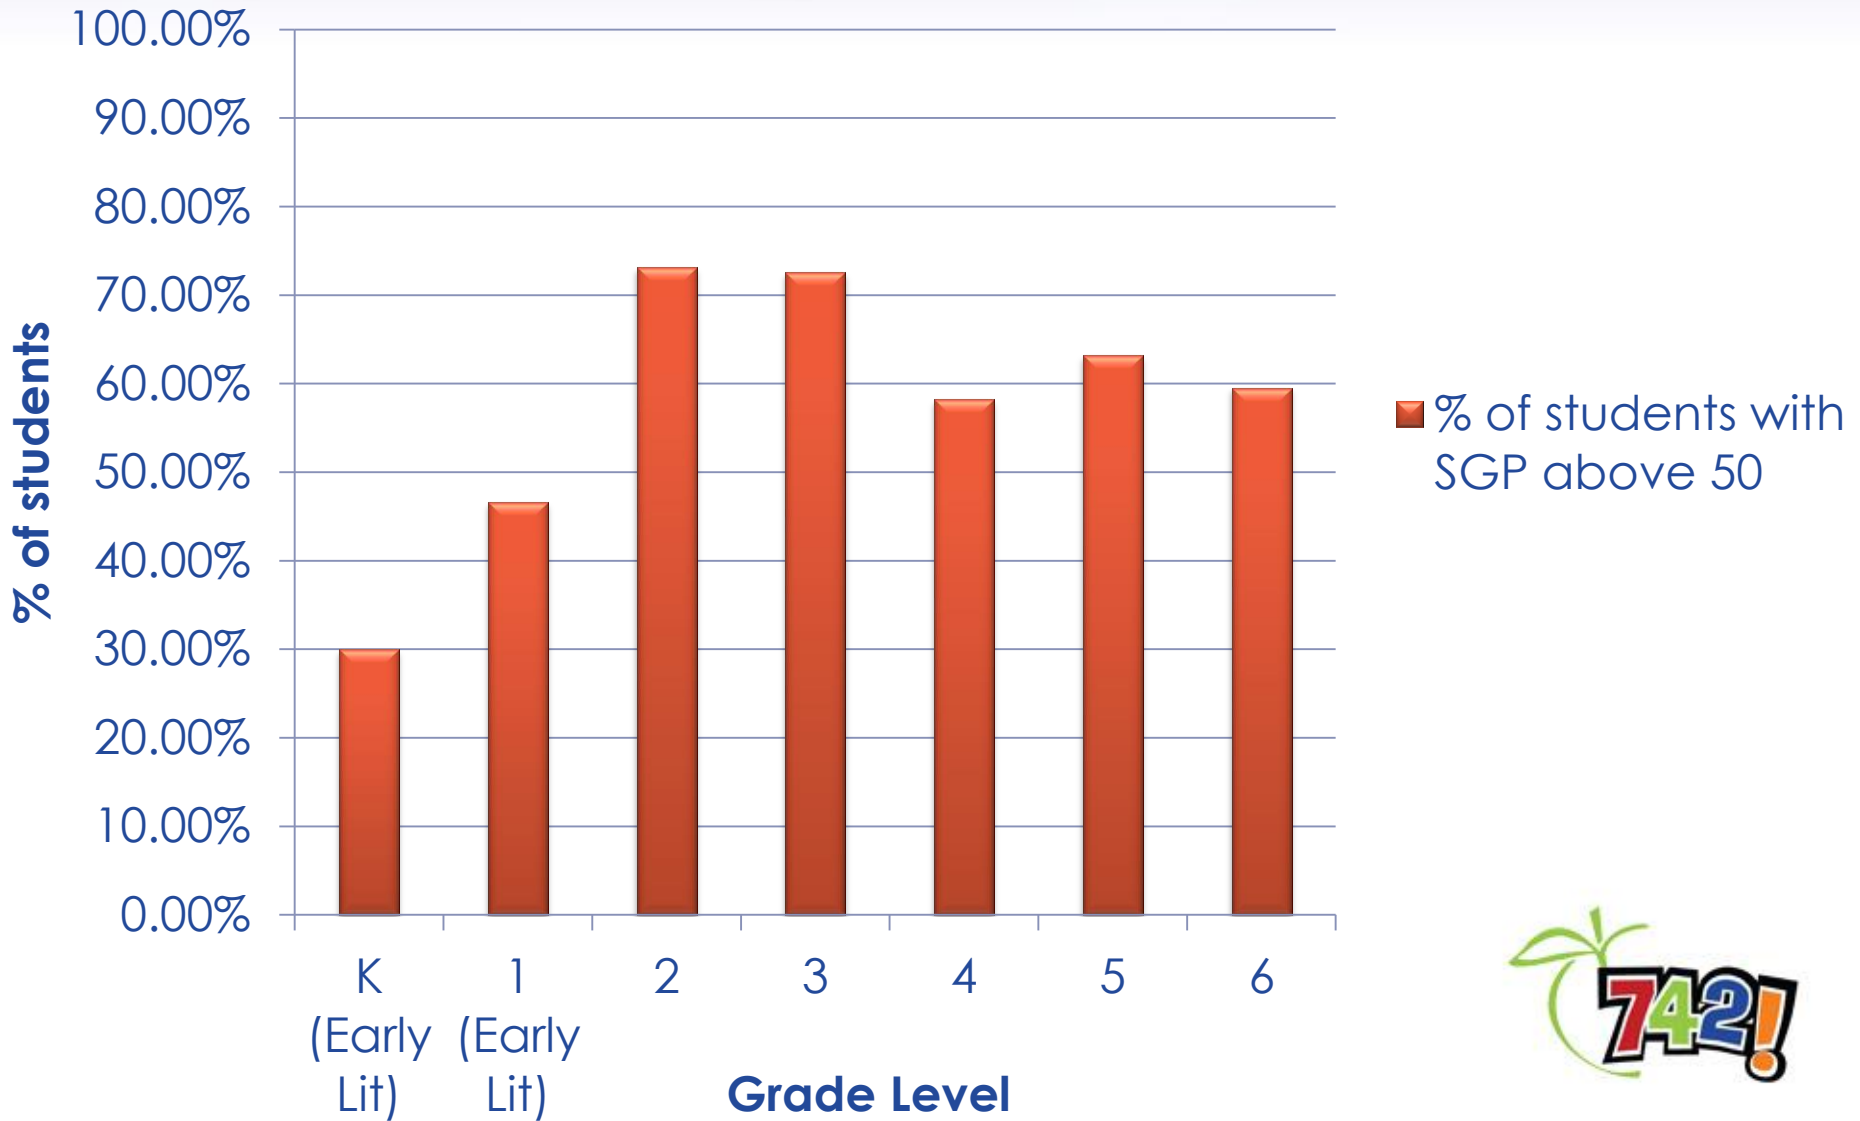

Percent Attendance

PBIS DATA

Major Office Discipline Referrals

- green zone: 0-1
- yellow zone: 2-5
- red zone: 6+

STAR DATA

2016-17 Fall to Spring STAR Math SGP

STAR Data

2016-17 Fall to Spring STAR Reading SGP

STAR Math Data

2017 Fall Benchmark: STAR Math SGP Spring 2017- Fall 2017

STAR Reading Data

2017 Fall Benchmark: STAR Reading SGP Spring 2017-Fall 2017

MCA Results

2017 Math MCA

** = number of students too small to report