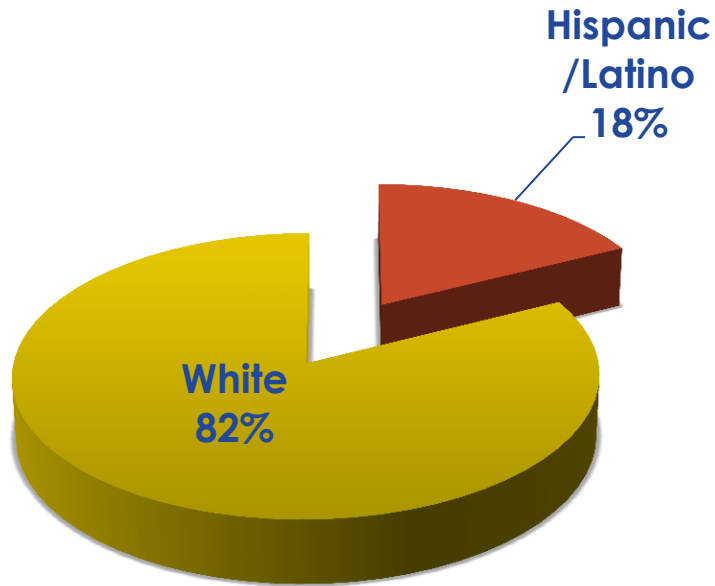

MCA Results

2017 Reading MCA

** = number of students too small to report

Spanish Immersion Students

2017 MCA Results: Clearview Immersion Students

Participation in Extracurricular Activities

Spanish Club

Drawing Club