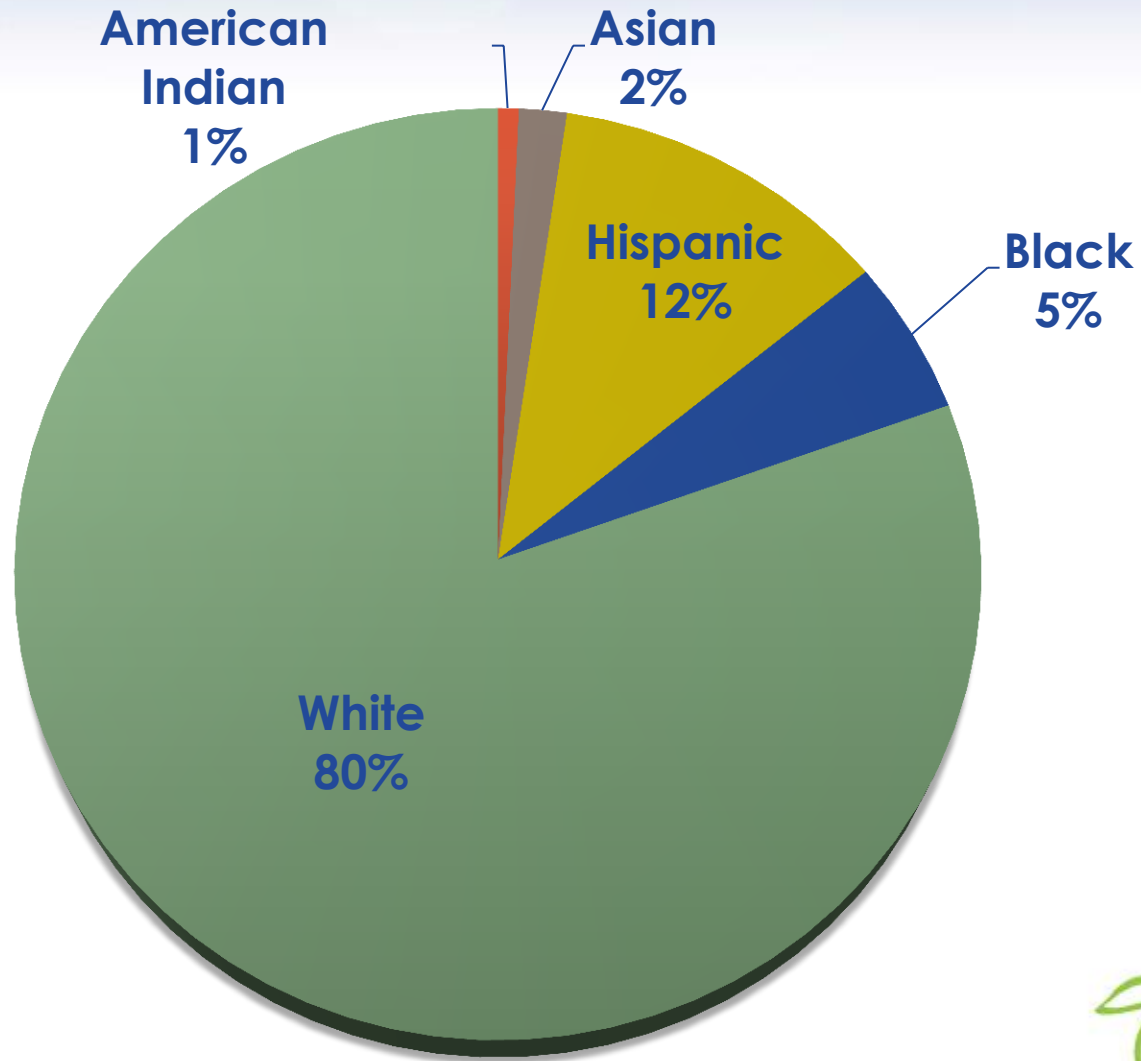

Clearview Data: 2017-18

St. Cloud Area School District 742
Prepare. Engage. Educate. Empower. Inspire.

2017-18 Demographics

Demographic Trends

Free & Reduced Price Lunch Trends

Special Education Trends

97.19% Attendance

Percent Attendance

PBIS DATA

Major Office Discipline Referrals

- green zone: 0-1
- yellow zone: 2-5
- red zone: 6+

STAR DATA

2016-17 Fall to Spring STAR Math SGP

STAR Data

2016-17 Fall to Spring STAR Reading SGP