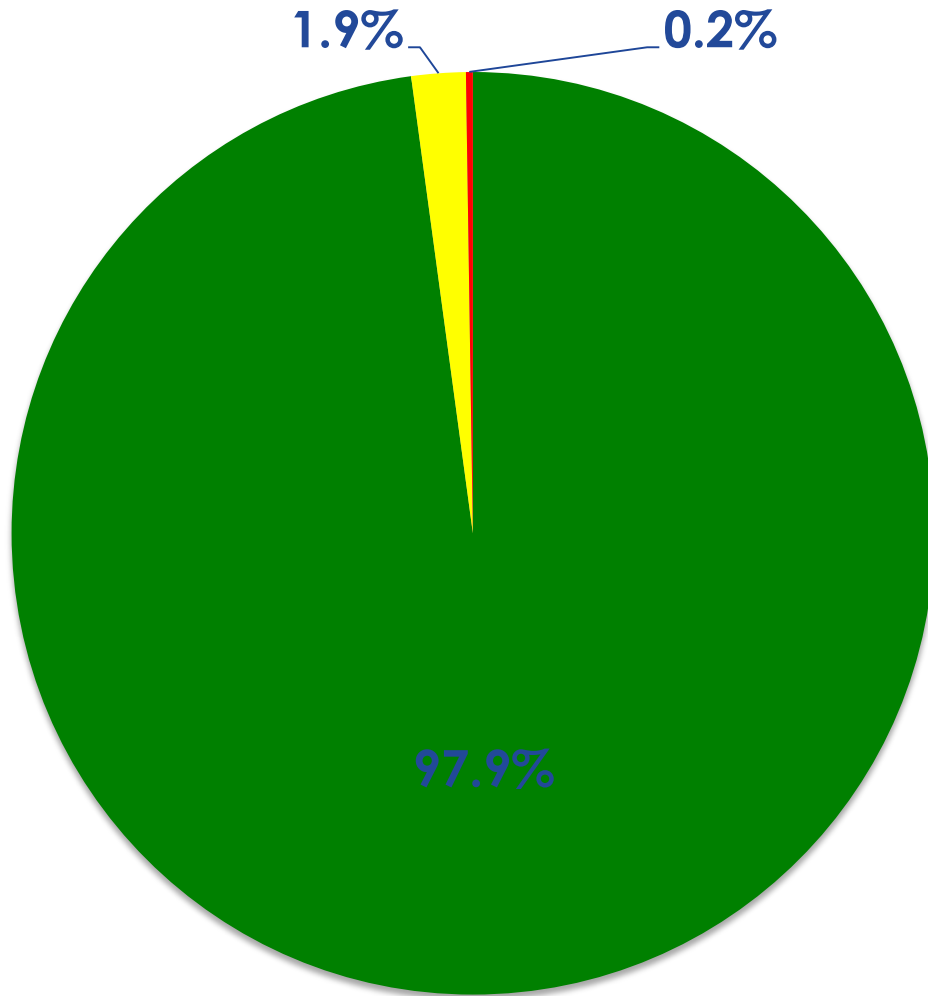

Clearview Data: 2017-18

St. Cloud Area School District 742
Prepare. Engage. Educate. Empower. Inspire.

2017-18 Demographics

Demographic Trends

Free & Reduced Price Lunch Trends

Special Education Trends

97.19% Attendance

Percent Attendance

PBIS DATA

Major Office Discipline Referrals

- green zone: 0-1
- yellow zone: 2-5
- red zone: 6+

STAR DATA

2016-17 Fall to Spring STAR Math SGP

STAR Data

2016-17 Fall to Spring STAR Reading SGP