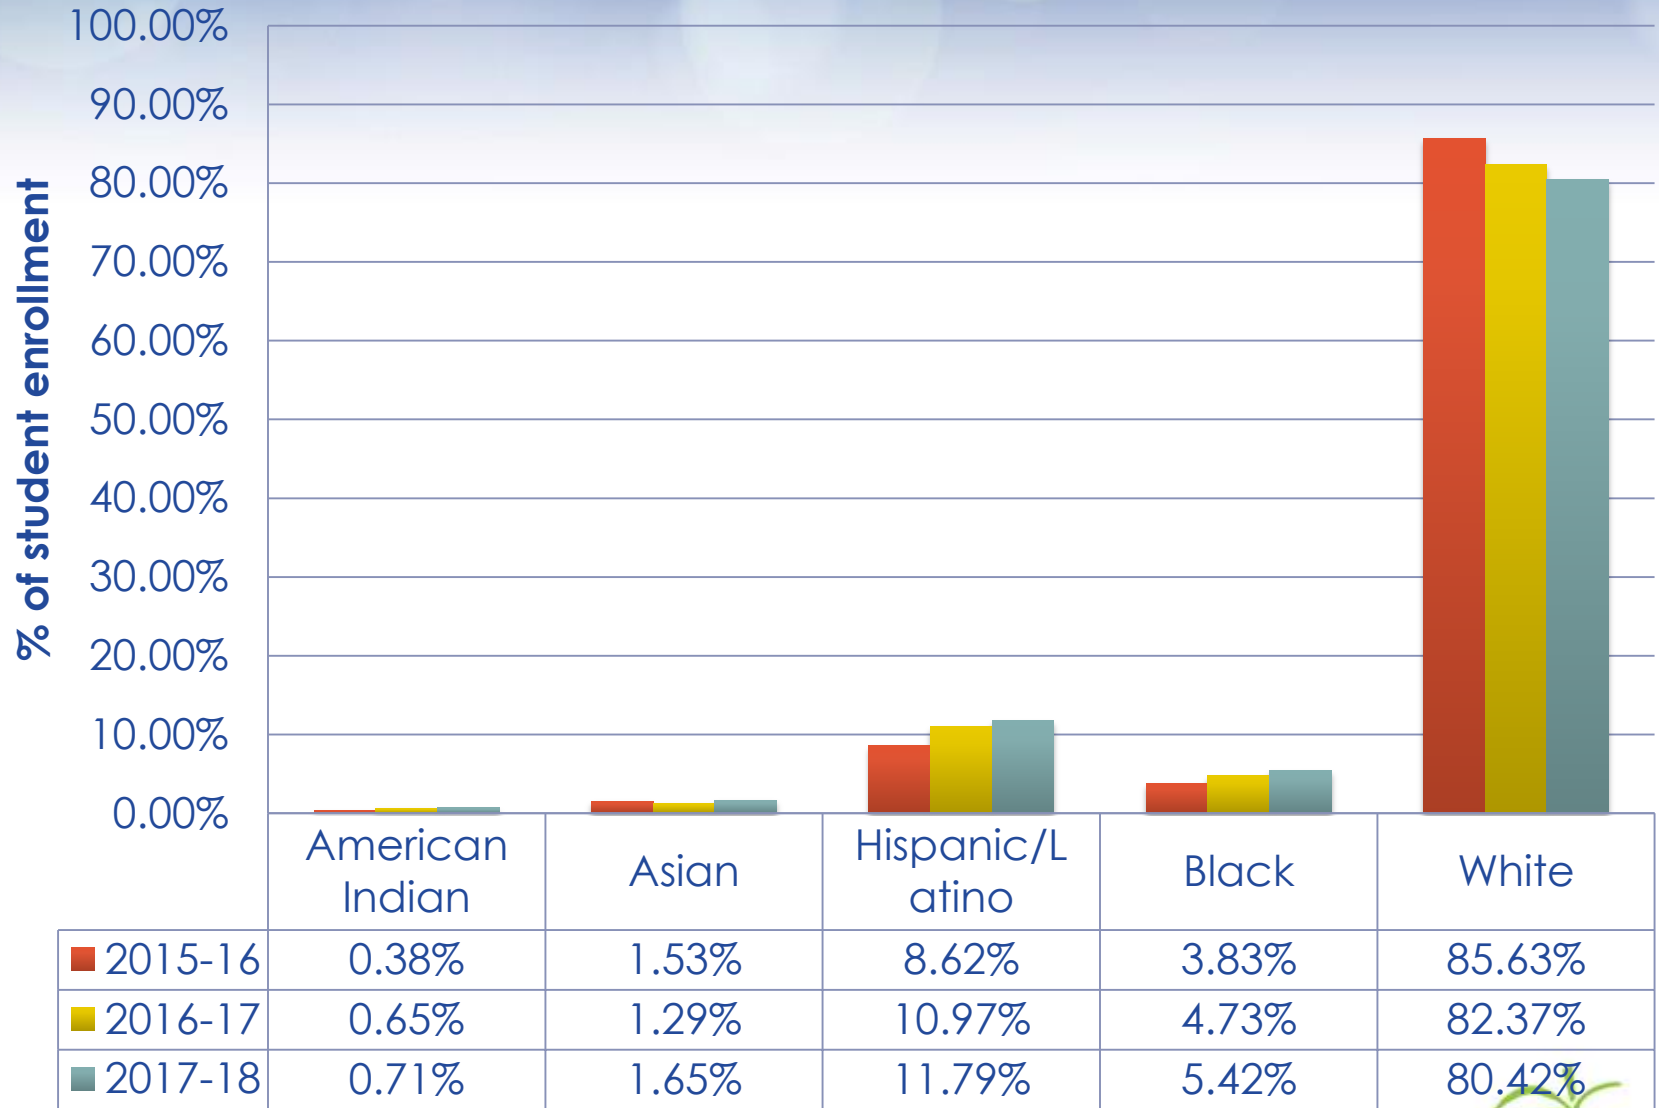

Clearview Data: 2017-18

St. Cloud Area School District 742
Prepare. Engage. Educate. Empower. Inspire.

2017-18 Demographics

Demographic Trends

Free & Reduced Price Lunch Trends

Special Education Trends

97.19% Attendance