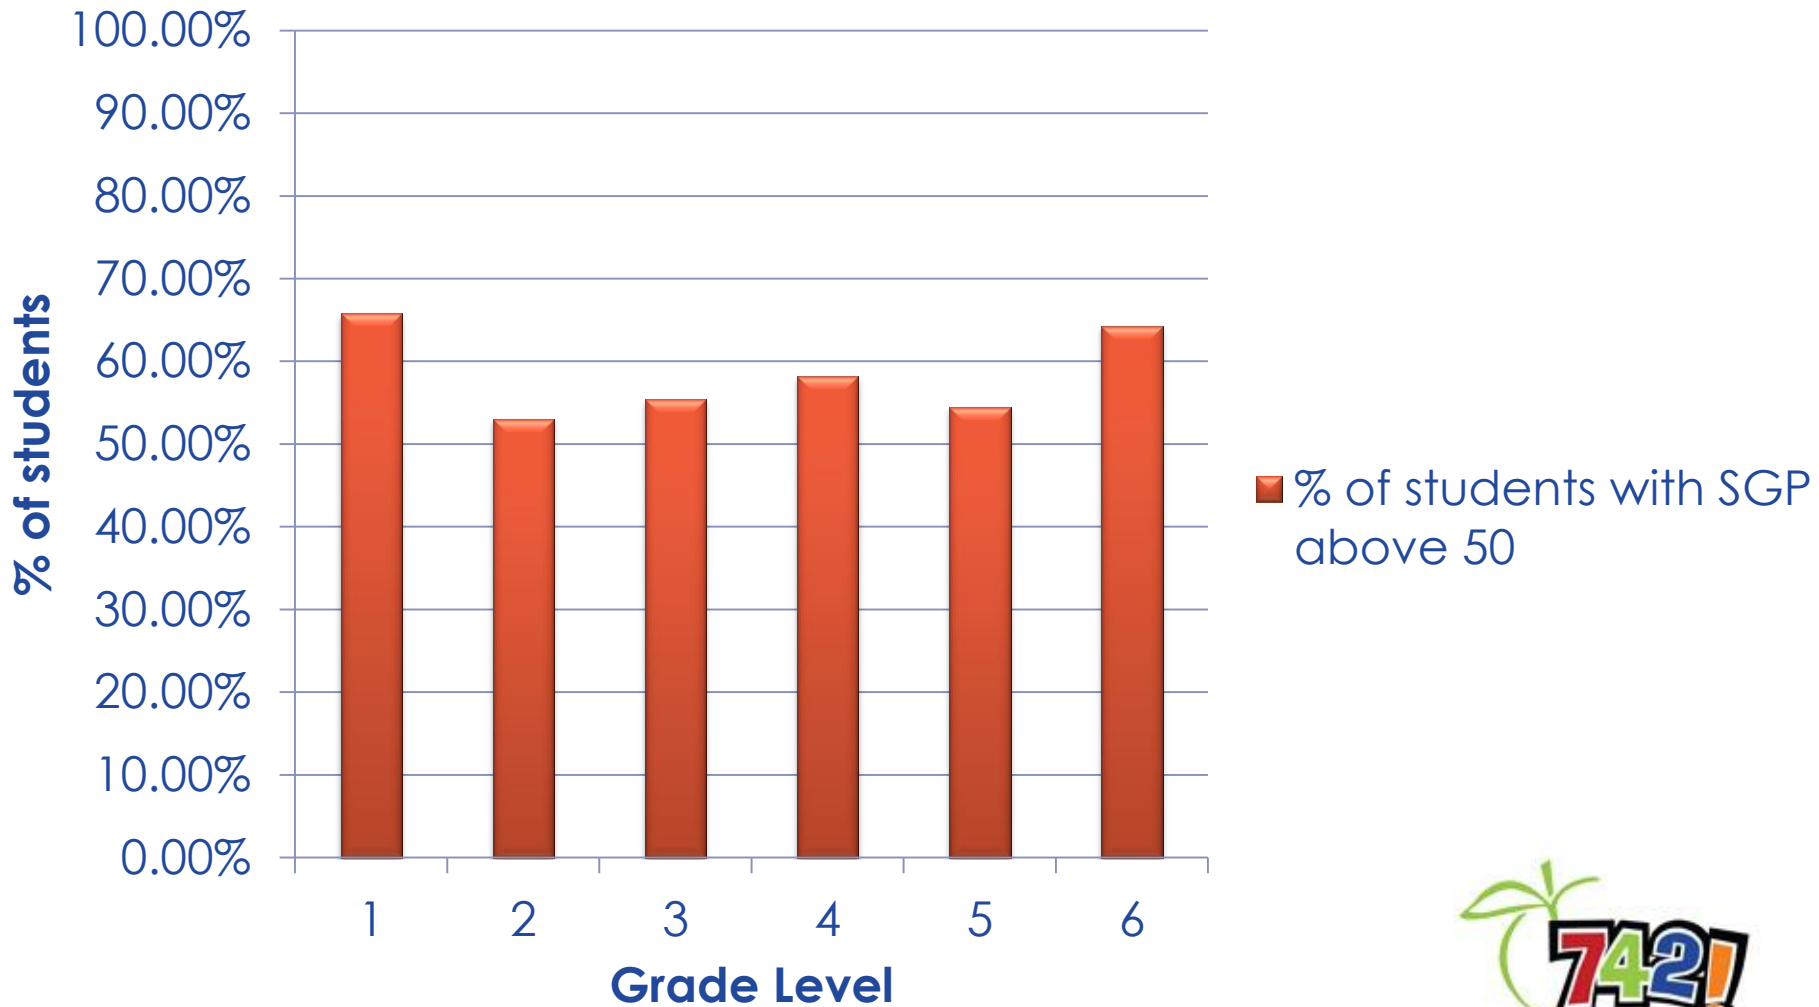

Percent Attendance

PBIS DATA

Major Office Discipline Referrals

- green zone: 0-1
- yellow zone: 2-5
- red zone: 6+

STAR DATA

2016-17 Fall to Spring STAR Math SGP

STAR Data

2016-17 Fall to Spring STAR Reading SGP

STAR Math Data

2017 Fall Benchmark: STAR Math SGP Spring 2017- Fall 2017

STAR Reading Data

2017 Fall Benchmark: STAR Reading SGP Spring 2017-Fall 2017

MCA Results

2017 Math MCA

** = number of students too small to report