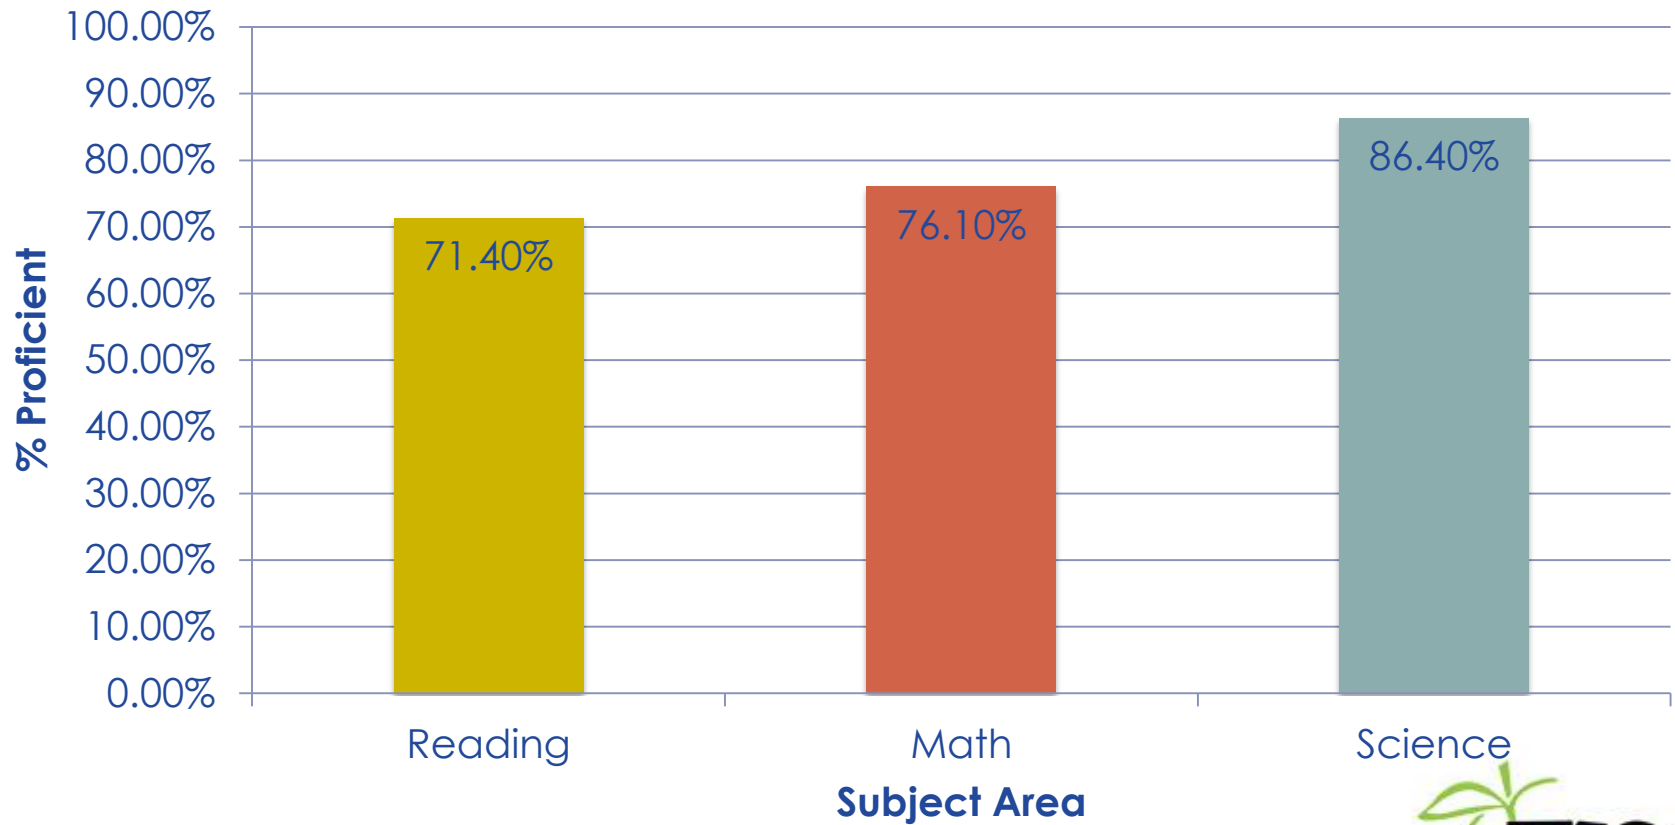

MCA Results

2017 Reading MCA

** = number of students too small to report

Spanish Immersion Students

2017 MCA Results: Clearview Immersion Students

Participation in Extracurricular Activities

Spanish Club

Drawing Club