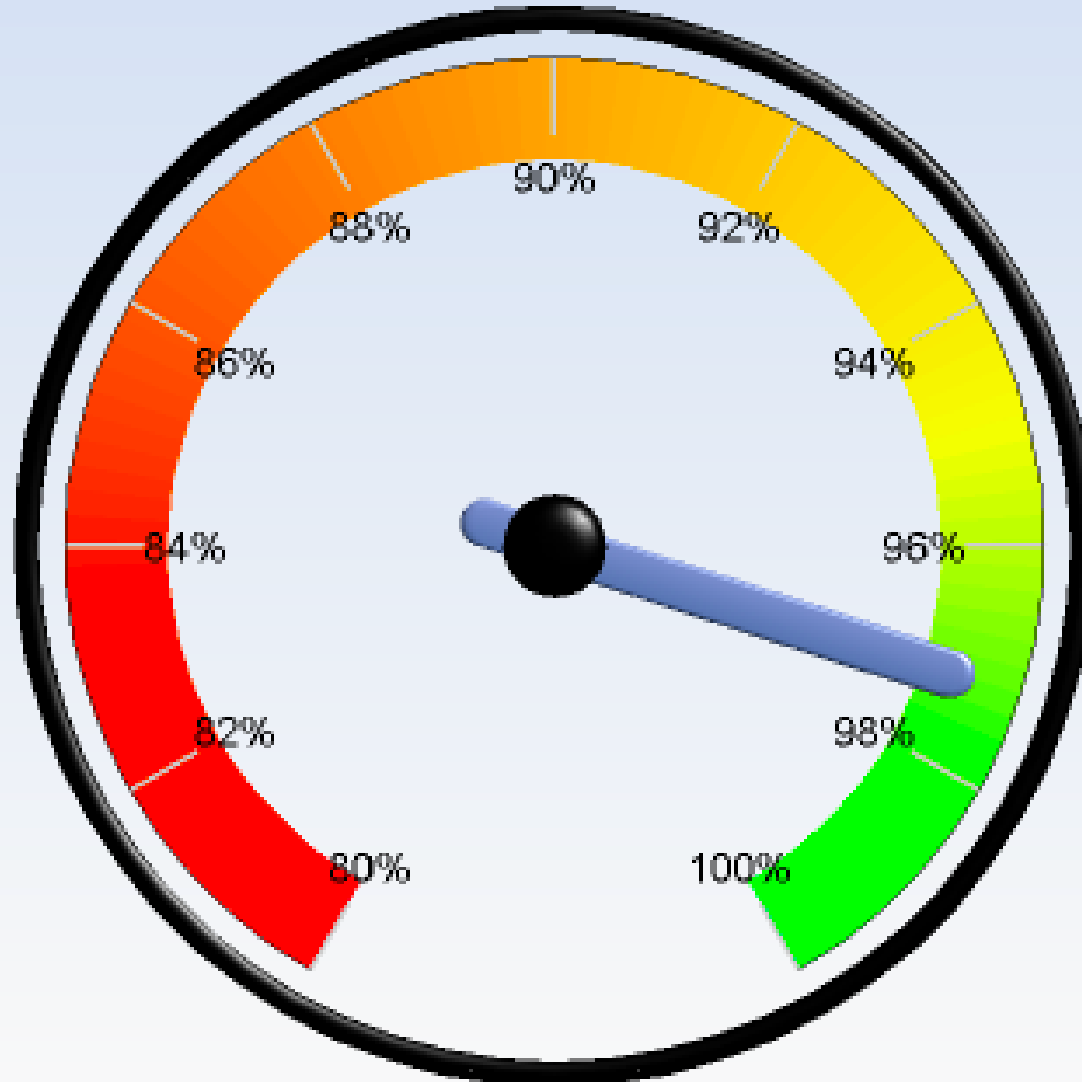

Clearview Data: 2017-18

St. Cloud Area School District 742
Prepare. Engage. Educate. Empower. Inspire.

2017-18 Demographics

Demographic Trends

Free & Reduced Price Lunch Trends

Special Education Trends

97.19% Attendance

Percent Attendance

PBIS DATA

Major Office Discipline Referrals

- green zone: 0-1
- yellow zone: 2-5
- red zone: 6+

STAR DATA

2016-17 Fall to Spring STAR Math SGP

STAR Data

2016-17 Fall to Spring STAR Reading SGP