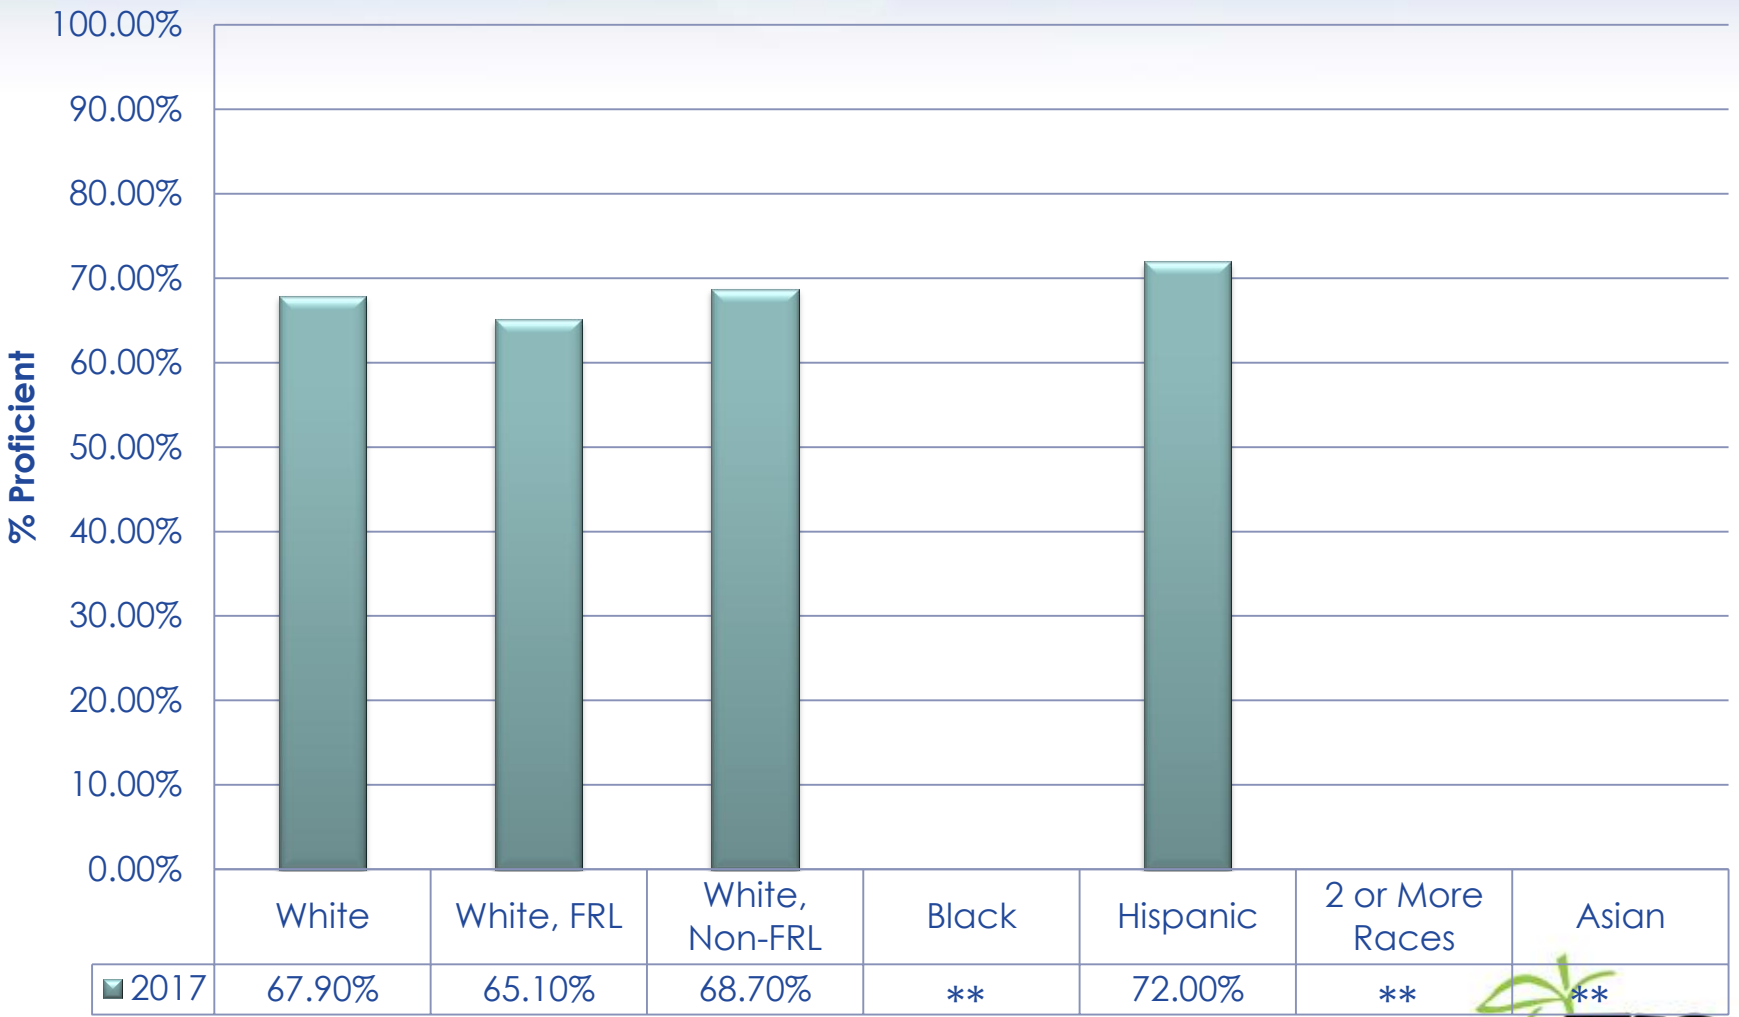

STAR Math Data

2017 Fall Benchmark: STAR Math SGP Spring 2017- Fall 2017

STAR Reading Data

2017 Fall Benchmark: STAR Reading SGP Spring 2017-Fall 2017

MCA Results

2017 Math MCA

** = number of students too small to report

MCA Results

2017 Reading MCA

** = number of students too small to report

Spanish Immersion Students

2017 MCA Results: Clearview Immersion Students

Participation in Extracurricular Activities

Spanish Club

Drawing Club