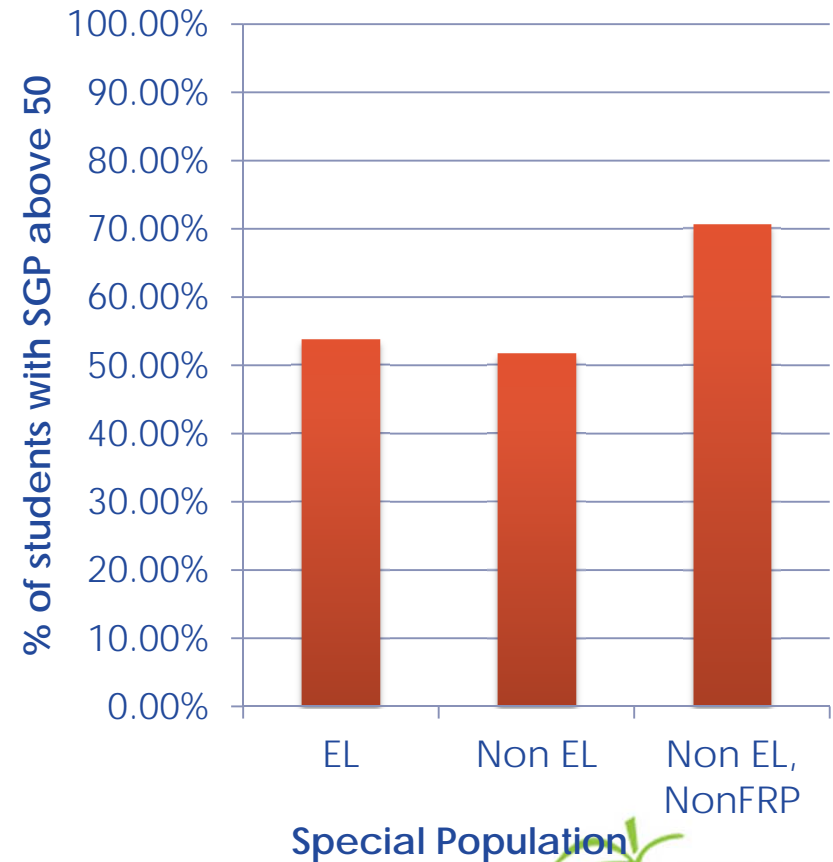

94.30% Attendance

PBIS DATA

Major Office Discipline Referrals: Percent of Students in Each Category

STAR DATA

2016-17 Fall to Spring STAR Math SGP

STAR Data

2016-17 Fall to Spring STAR Reading SGP

STAR Math Data

2017 Fall Benchmark:
STAR Math SGP
Spring 2017-Fall 2017

2017 Fall Benchmark:
STAR Math SGP
Spring 2017-Fall 2017

STAR Reading Data

2017 Fall Benchmark:
STAR Reading SGP
Spring 2017-Fall 2017

2017 Fall Benchmark:
STAR Reading SGP
Spring 2017-Fall 2017