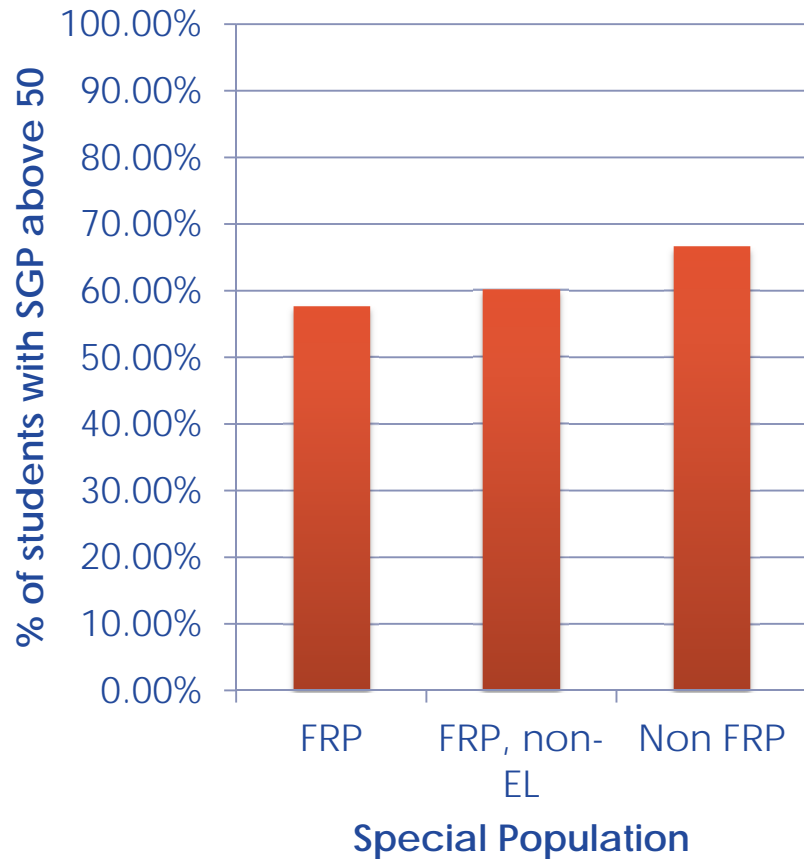

2017 Fall Benchmark:
STAR Math SGP
Spring 2017-Fall 2017

2017 Fall Benchmark:
STAR Math SGP
Spring 2017-Fall 2017

STAR Reading Data

2017 Fall Benchmark:
STAR Reading SGP
Spring 2017-Fall 2017

2017 Fall Benchmark:
STAR Reading SGP
Spring 2017-Fall 2017

2017 MCA Math Results

Note. Empty cells represent groups with sample sizes that are too small to report.

2017 MCA Reading Results

Note. Empty cells represent groups with sample sizes that are too small to report.