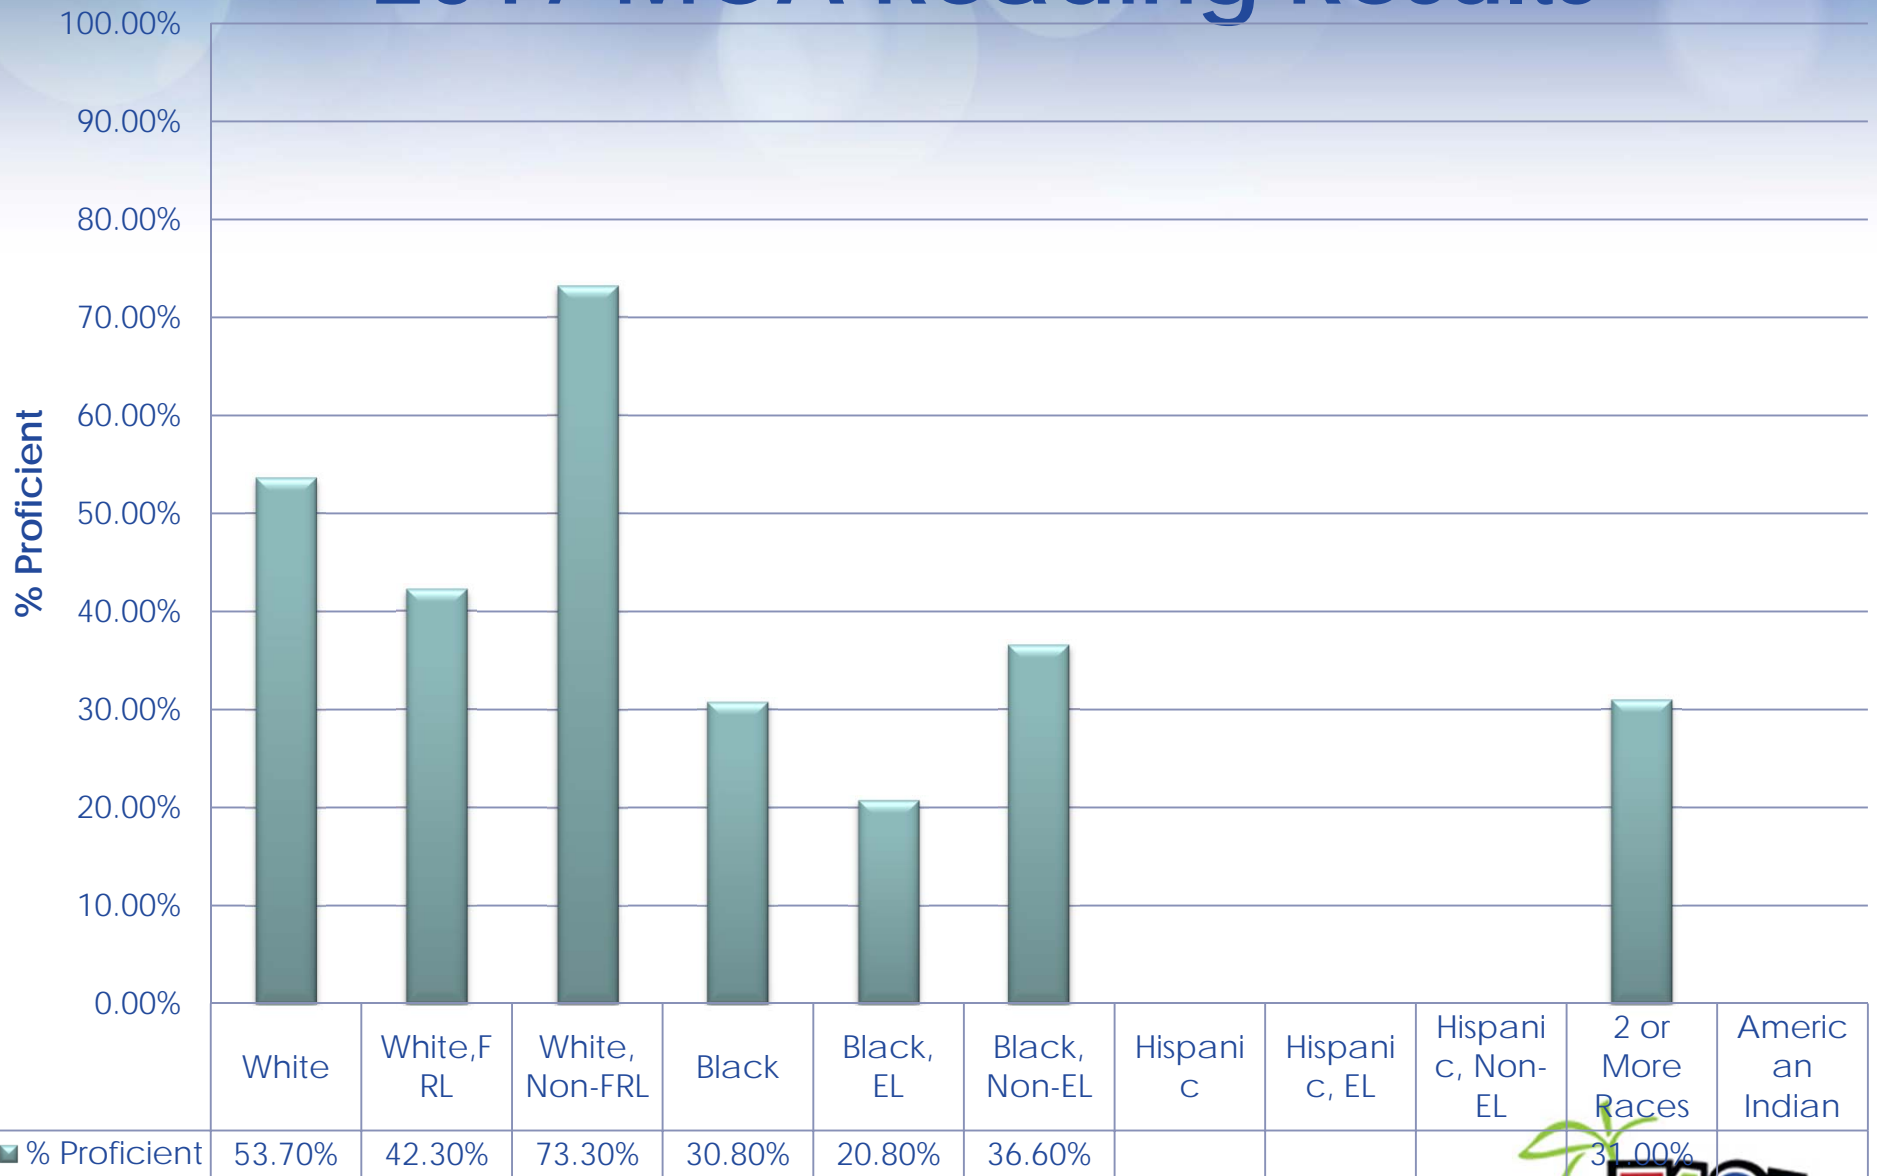

2017 Fall Benchmark:
STAR Math SGP
Spring 2017-Fall 2017

2017 Fall Benchmark:
STAR Math SGP
Spring 2017-Fall 2017

STAR Reading Data

2017 Fall Benchmark:
STAR Reading SGP
Spring 2017-Fall 2017

2017 Fall Benchmark:
STAR Reading SGP
Spring 2017-Fall 2017

2017 MCA Math Results

Note. Empty cells represent groups with sample sizes that are too small to report.

2017 MCA Reading Results

Note. Empty cells represent groups with sample sizes that are too small to report.