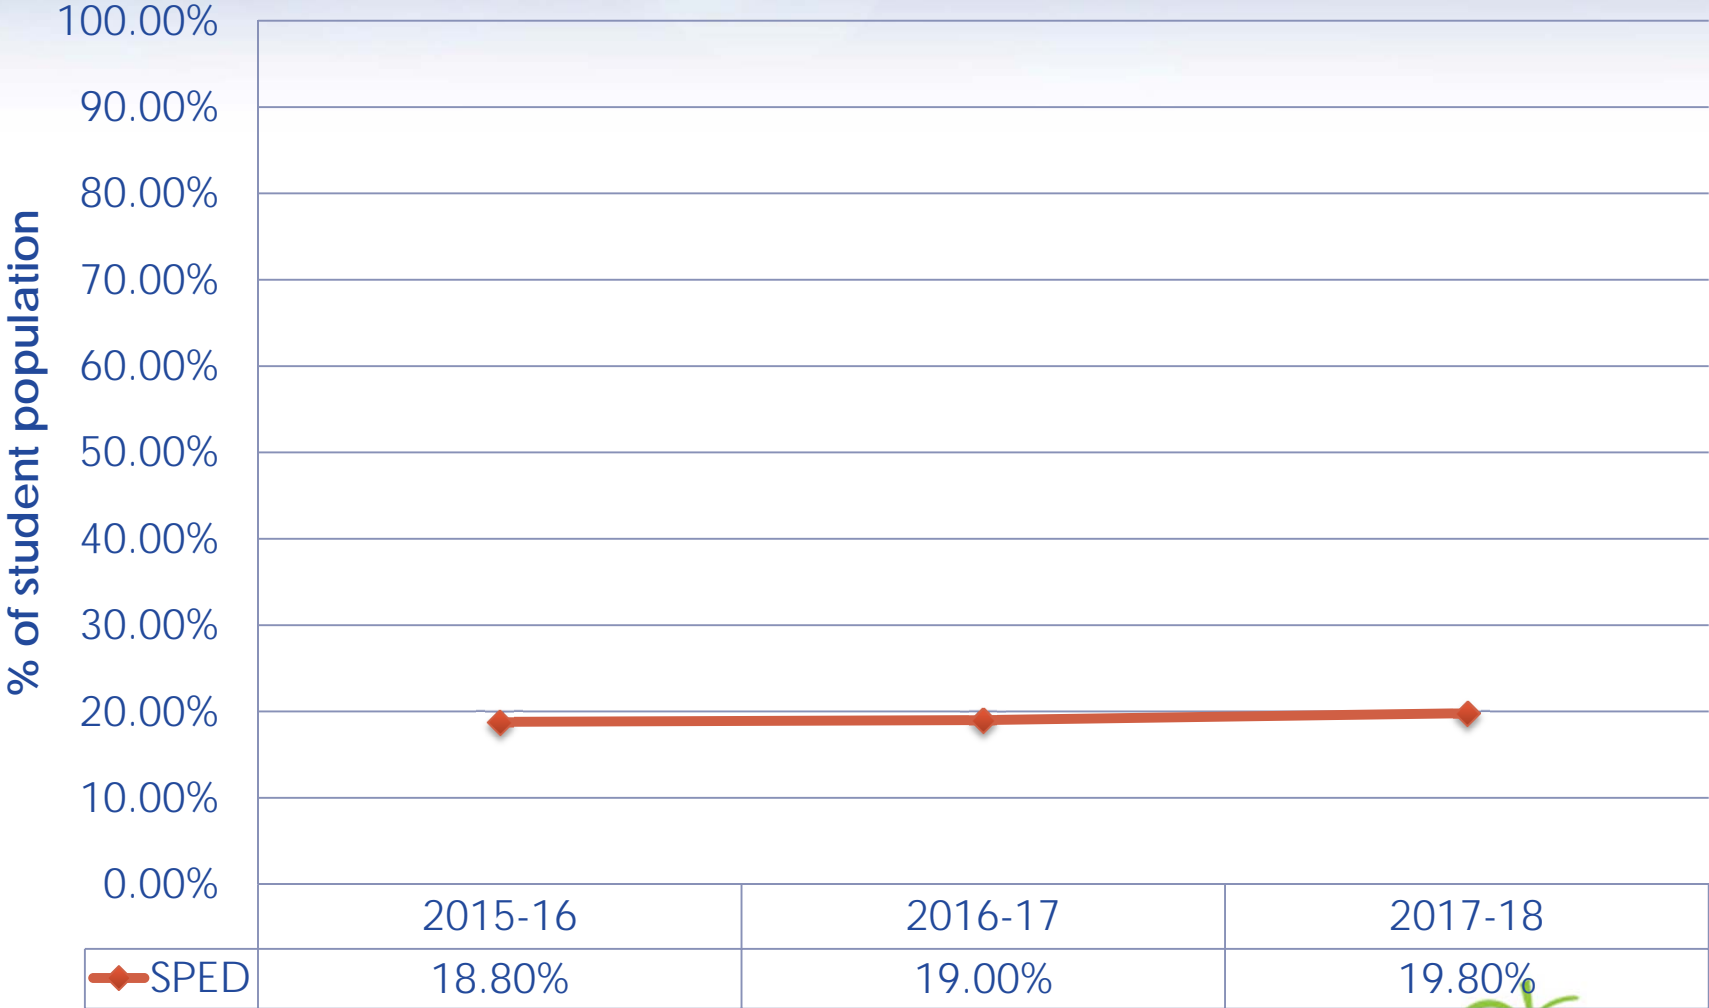

Lincoln Data: 2017-18

St. Cloud Area School District 742

Prepare. Engage. Educate. Empower. Inspire.

2017-18 Demographics

Demographic Trends

Free & Reduced Price Lunch Trends

Special Education Trends

English Learner Trends

94.30% Attendance

PBIS DATA

Major Office Discipline Referrals: Percent of Students in Each Category

STAR DATA

2016-17 Fall to Spring STAR Math SGP

STAR Data

2016-17 Fall to Spring STAR Reading SGP

STAR Math Data