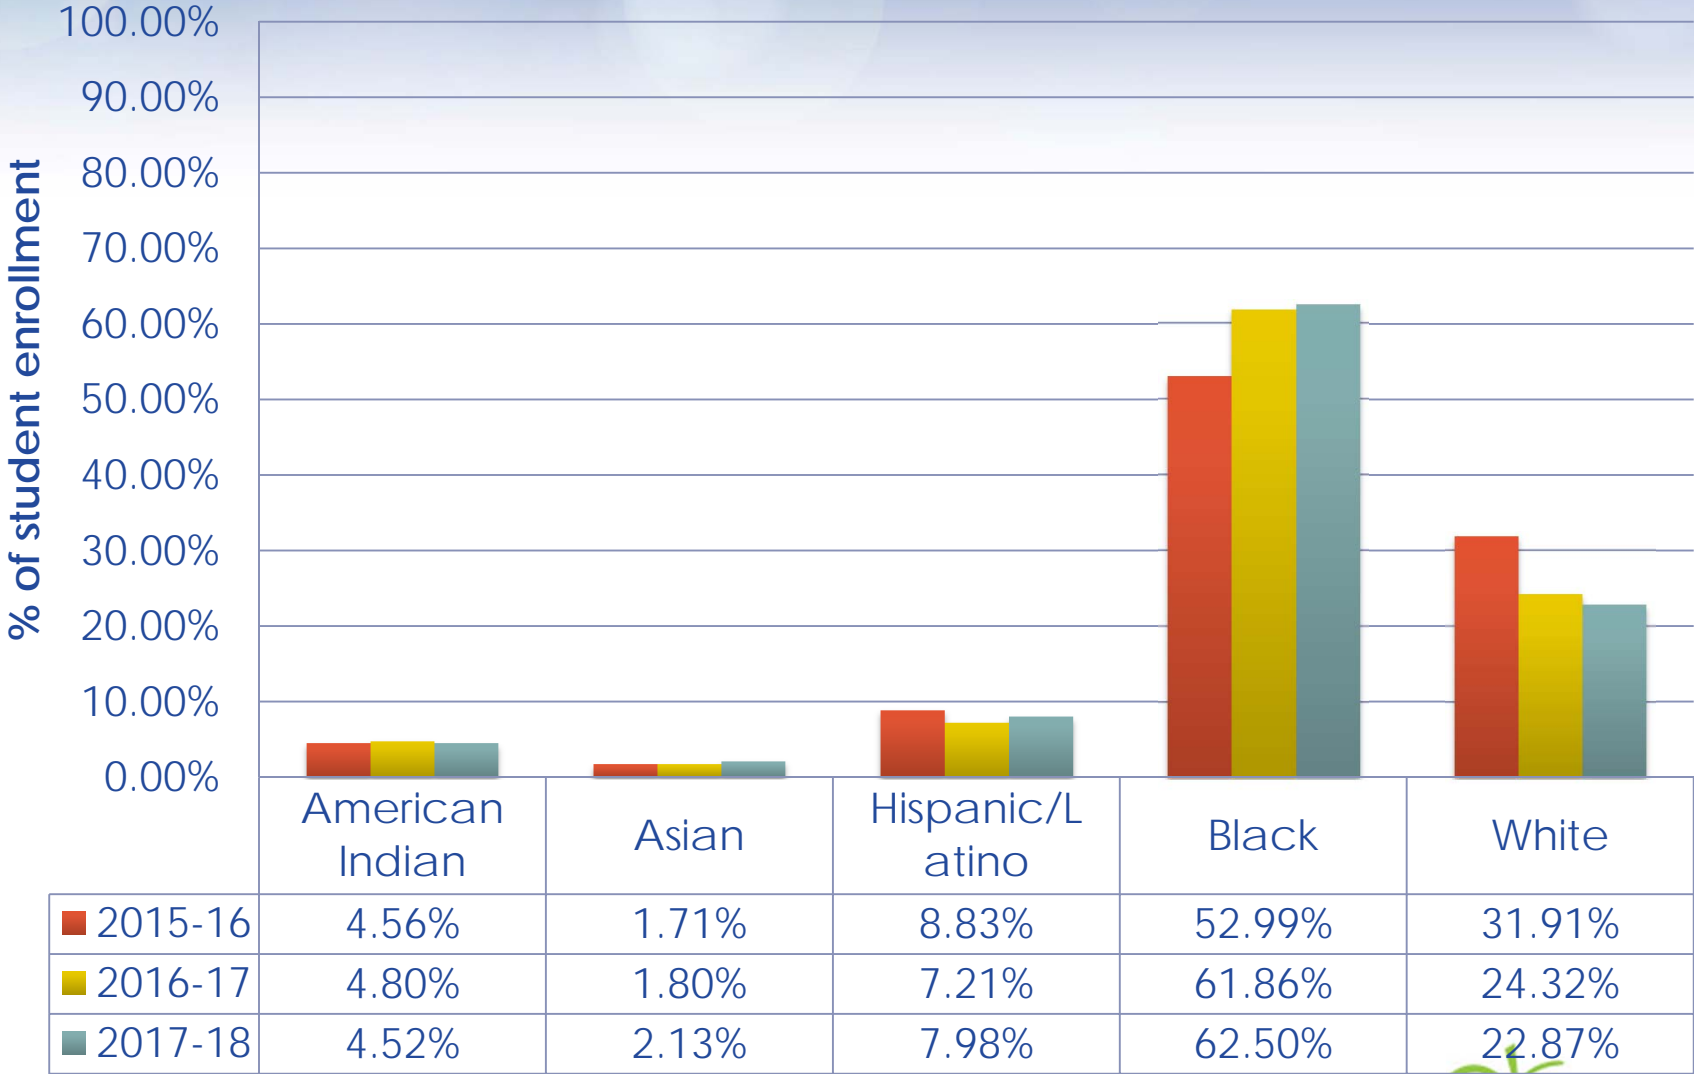

Lincoln Data: 2017-18

St. Cloud Area School District 742

Prepare. Engage. Educate. Empower. Inspire.

2017-18 Demographics

Demographic Trends

Free & Reduced Price Lunch Trends

Special Education Trends

English Learner Trends