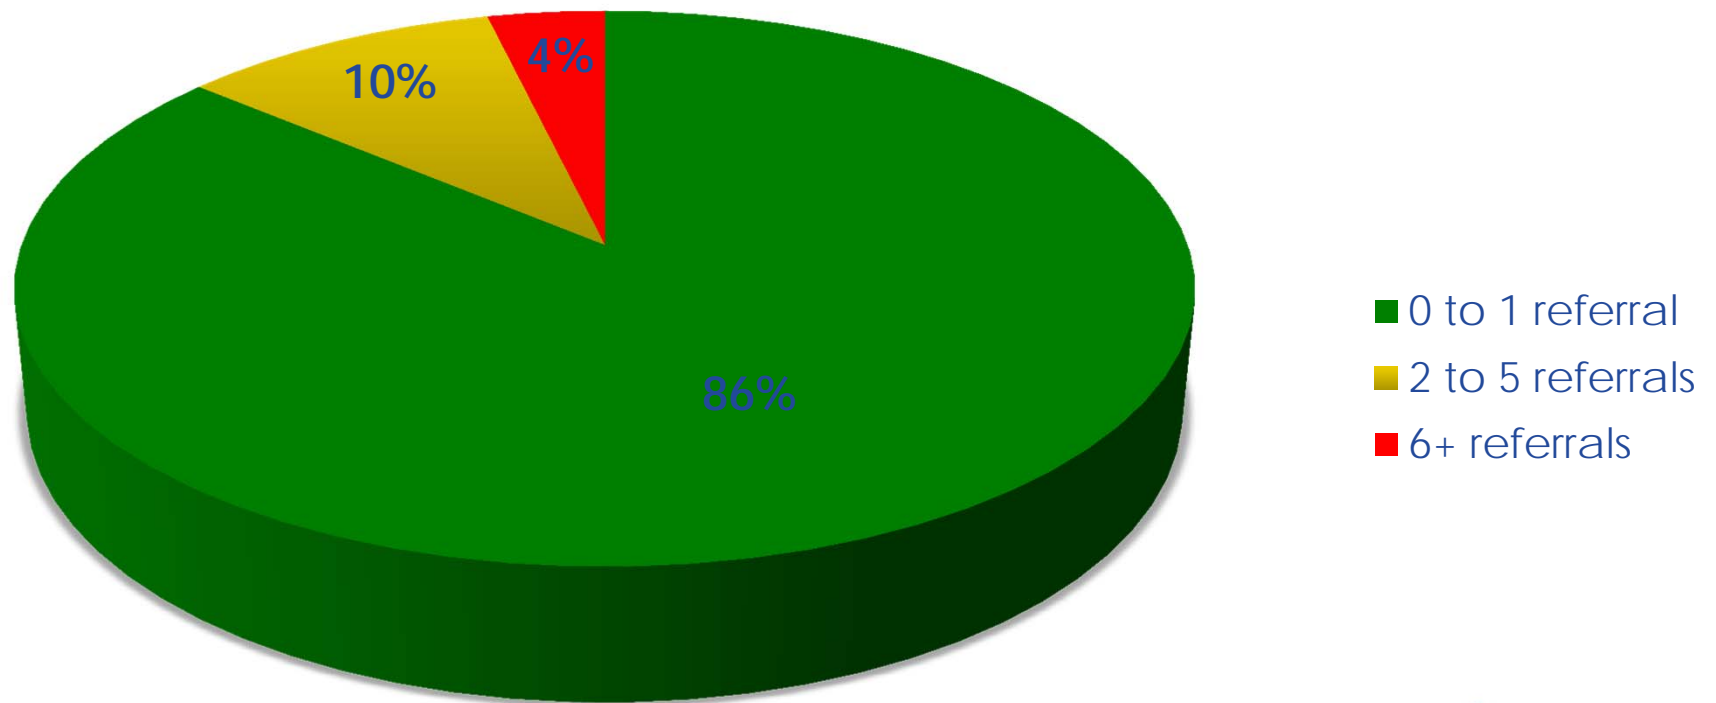

Lincoln Data: 2017-18

St. Cloud Area School District 742

Prepare. Engage. Educate. Empower. Inspire.

2017-18 Demographics

Demographic Trends

Free & Reduced Price Lunch Trends

Special Education Trends

English Learner Trends

94.30% Attendance

PBIS DATA

Major Office Discipline Referrals: Percent of Students in Each Category

STAR DATA

2016-17 Fall to Spring STAR Math SGP

STAR Data

2016-17 Fall to Spring STAR Reading SGP

STAR Math Data