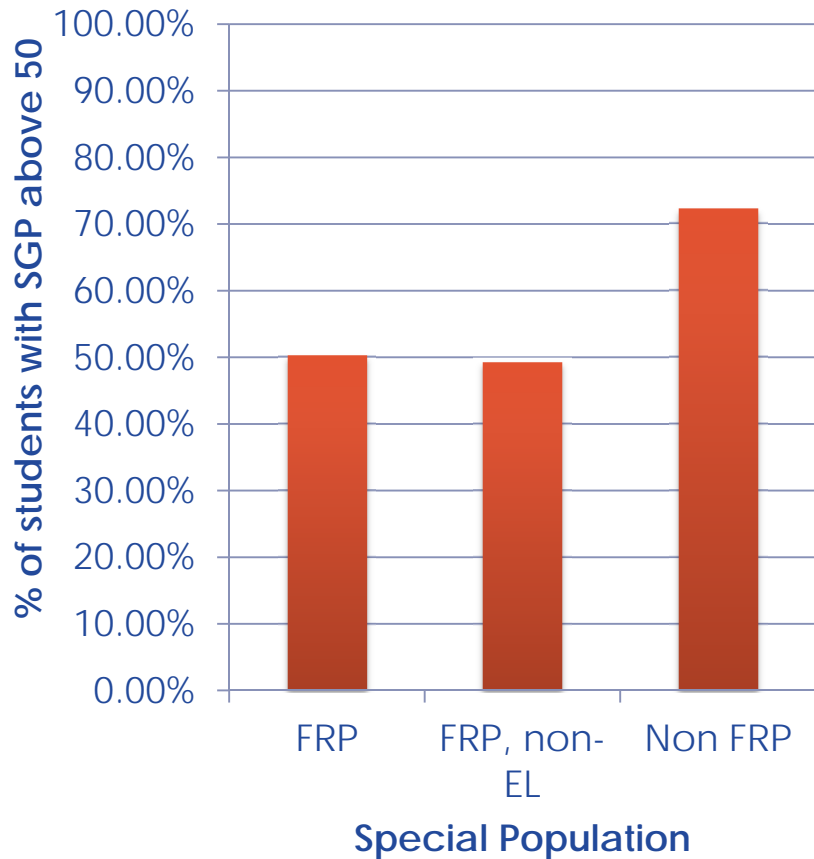

94.30% Attendance

PBIS DATA

Major Office Discipline Referrals: Percent of Students in Each Category

STAR DATA

2016-17 Fall to Spring STAR Math SGP

STAR Data

2016-17 Fall to Spring STAR Reading SGP

STAR Math Data

2017 Fall Benchmark:
STAR Math SGP
Spring 2017-Fall 2017

2017 Fall Benchmark:
STAR Math SGP
Spring 2017-Fall 2017

STAR Reading Data

2017 Fall Benchmark:
STAR Reading SGP
Spring 2017-Fall 2017

2017 Fall Benchmark:
STAR Reading SGP
Spring 2017-Fall 2017