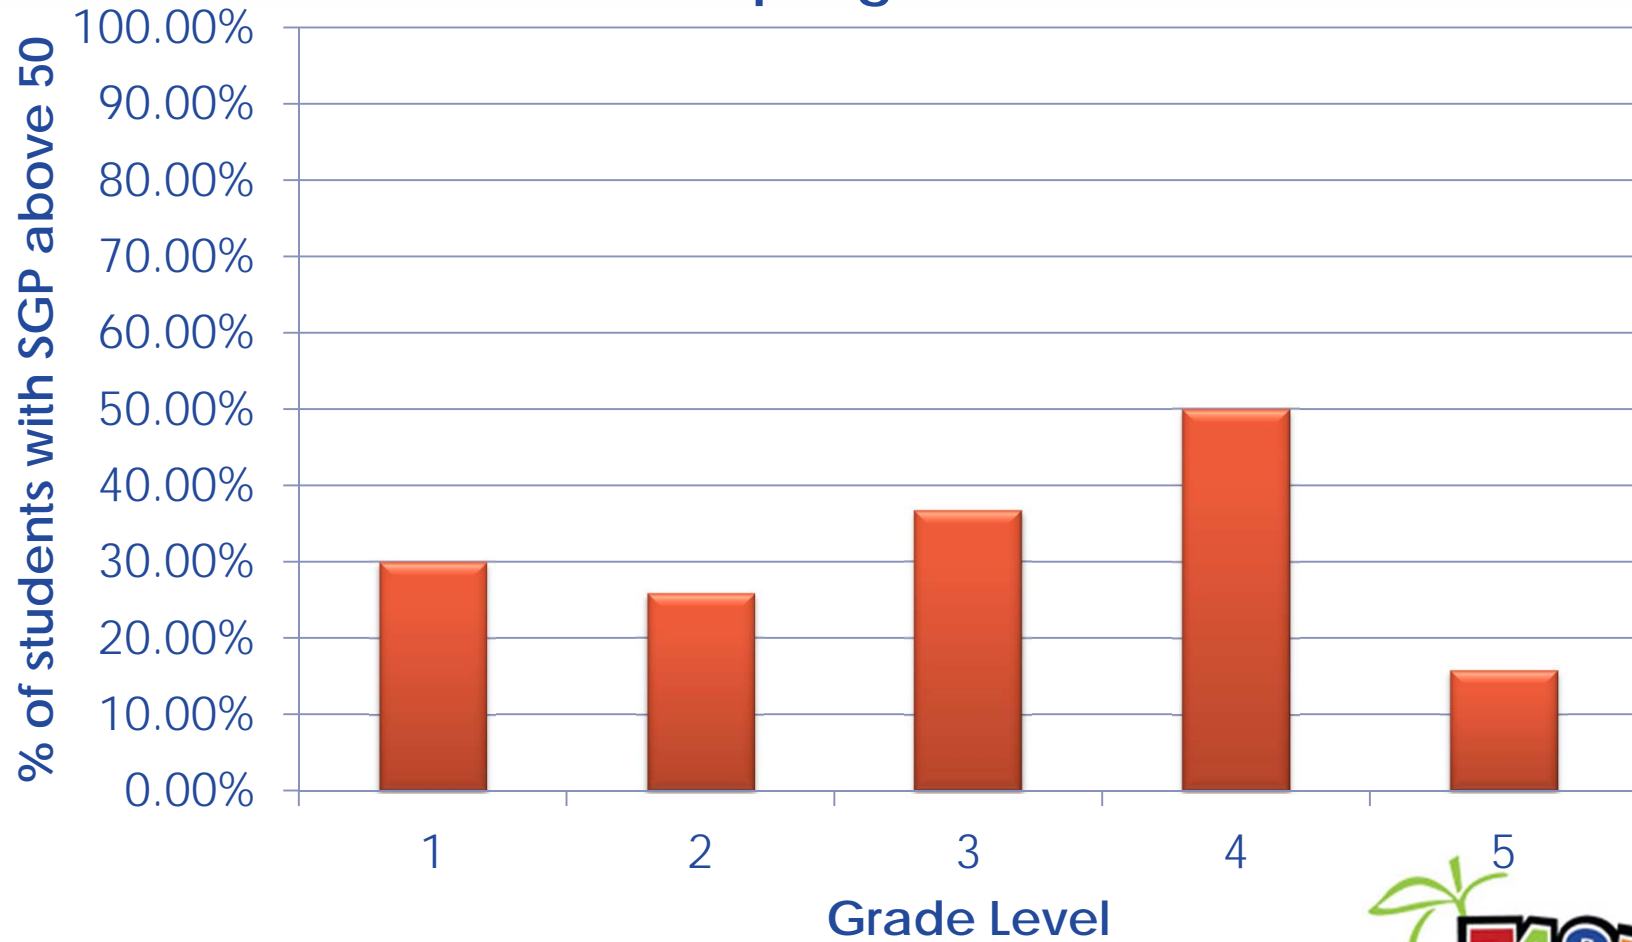

94.30% Attendance

PBIS DATA

Major Office Discipline Referrals: Percent of Students in Each Category

STAR DATA

2016-17 Fall to Spring STAR Math SGP

STAR Data

2016-17 Fall to Spring STAR Reading SGP

STAR Math Data

2017 Fall Benchmark:
STAR Math SGP
Spring 2017-Fall 2017

2017 Fall Benchmark:
STAR Math SGP
Spring 2017-Fall 2017

STAR Reading Data

2017 Fall Benchmark:
STAR Reading SGP
Spring 2017-Fall 2017

2017 Fall Benchmark:
STAR Reading SGP
Spring 2017-Fall 2017

2017 MCA Math Results

Note. Empty cells represent groups with sample sizes that are too small to report.

2017 MCA Reading Results

Note. Empty cells represent groups with sample sizes that are too small to report.