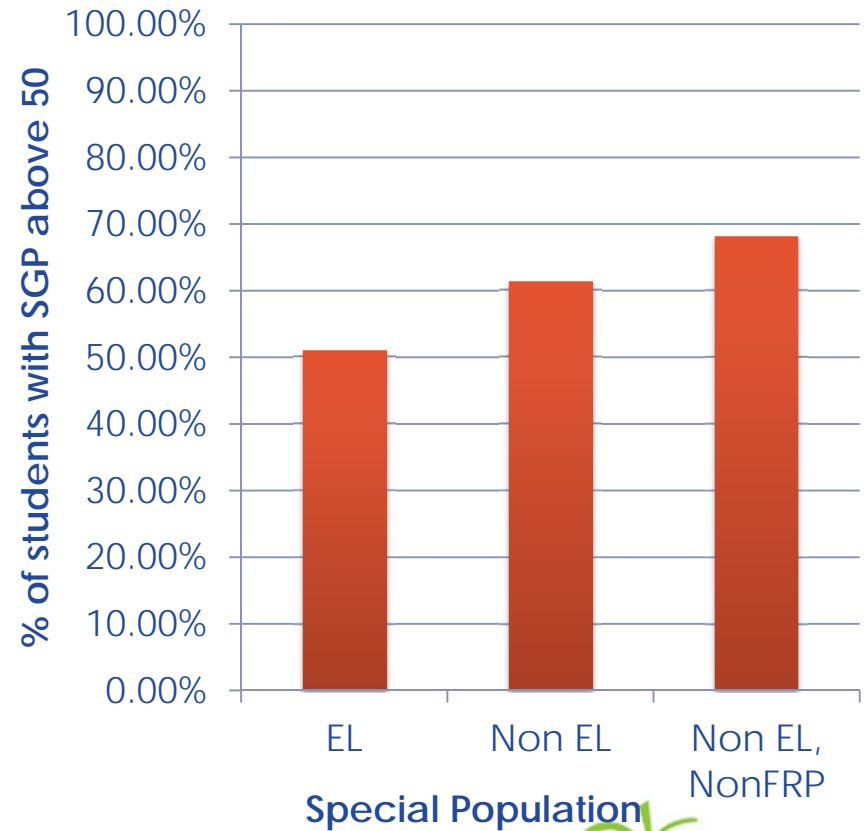

2017 Fall Benchmark:
STAR Math SGP
Spring 2017-Fall 2017

2017 Fall Benchmark:
STAR Math SGP
Spring 2017-Fall 2017

STAR Reading Data

2017 Fall Benchmark:
STAR Reading SGP
Spring 2017-Fall 2017

2017 Fall Benchmark:
STAR Reading SGP
Spring 2017-Fall 2017

2017 MCA Math Results

Note. Empty cells represent groups with sample sizes that are too small to report.

2017 MCA Reading Results

Note. Empty cells represent groups with sample sizes that are too small to report.