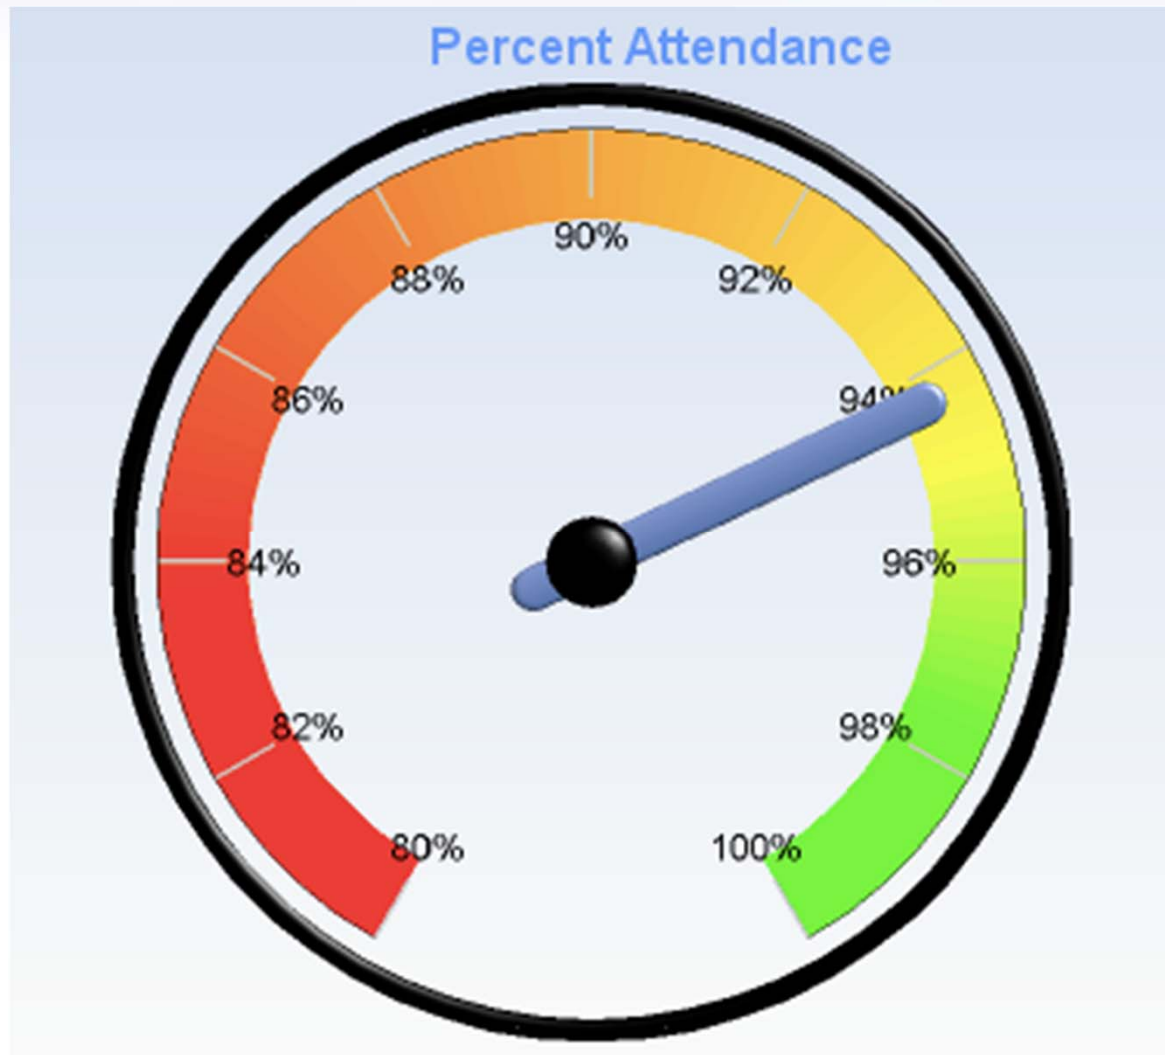

94.30% Attendance

PBIS DATA

Major Office Discipline Referrals: Percent of Students in Each Category

STAR DATA

2016-17 Fall to Spring STAR Math SGP

STAR Data

2016-17 Fall to Spring STAR Reading SGP

STAR Math Data