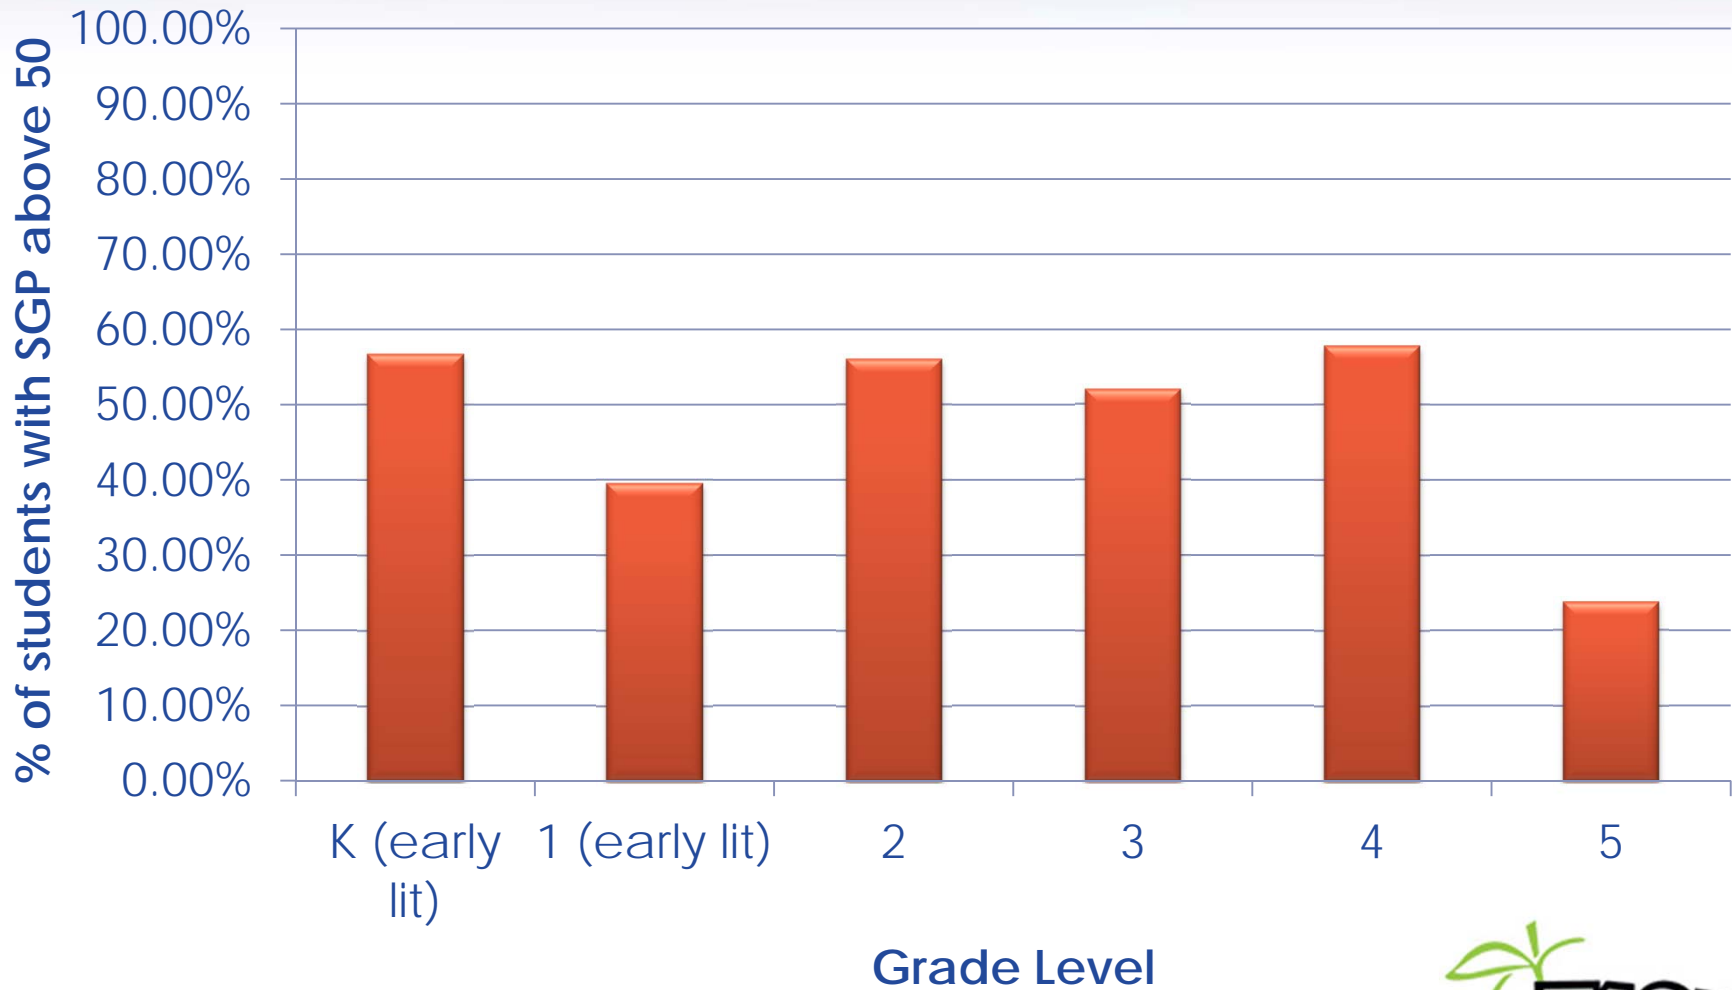

94.30% Attendance

PBIS DATA

Major Office Discipline Referrals: Percent of Students in Each Category

STAR DATA

2016-17 Fall to Spring STAR Math SGP

STAR Data

2016-17 Fall to Spring STAR Reading SGP

STAR Math Data

2017 Fall Benchmark:
STAR Math SGP
Spring 2017-Fall 2017

2017 Fall Benchmark:
STAR Math SGP
Spring 2017-Fall 2017

STAR Reading Data

2017 Fall Benchmark:
STAR Reading SGP
Spring 2017-Fall 2017

2017 Fall Benchmark:
STAR Reading SGP
Spring 2017-Fall 2017