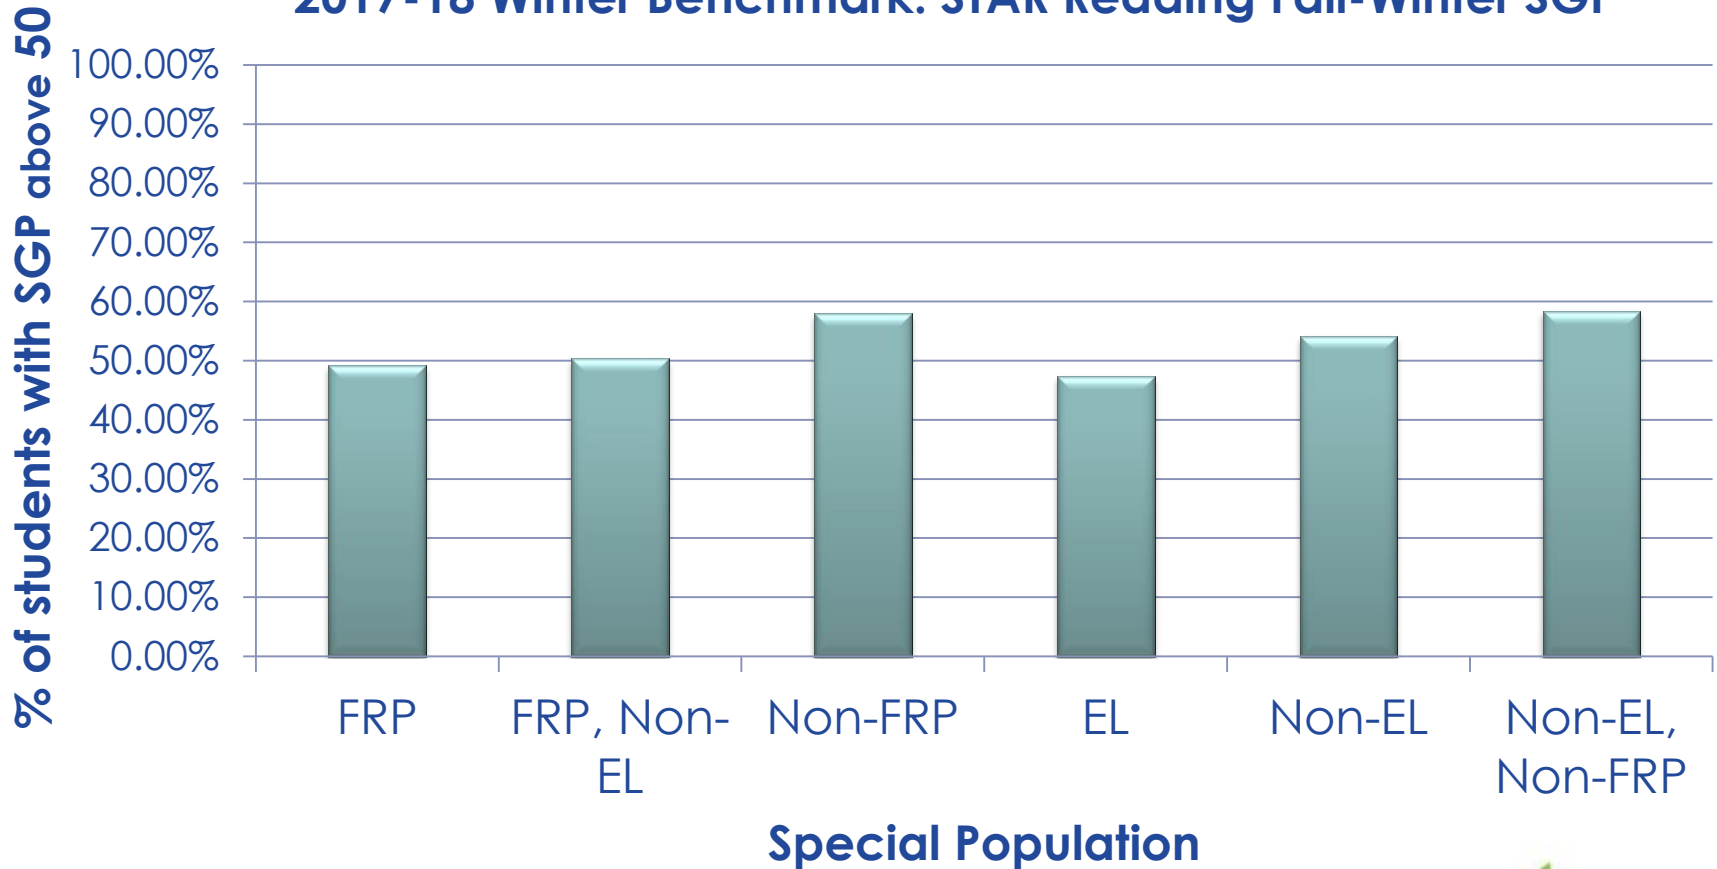

STAR Data

2016-17 Fall to Spring STAR Reading SGP

STAR Math Data

2017-18 Winter Benchmark: STAR Math Fall-Winter SGP

STAR Reading Data

2017-18 Winter Benchmark: STAR Reading Fall-Winter SGP

2017 MCA Math Results