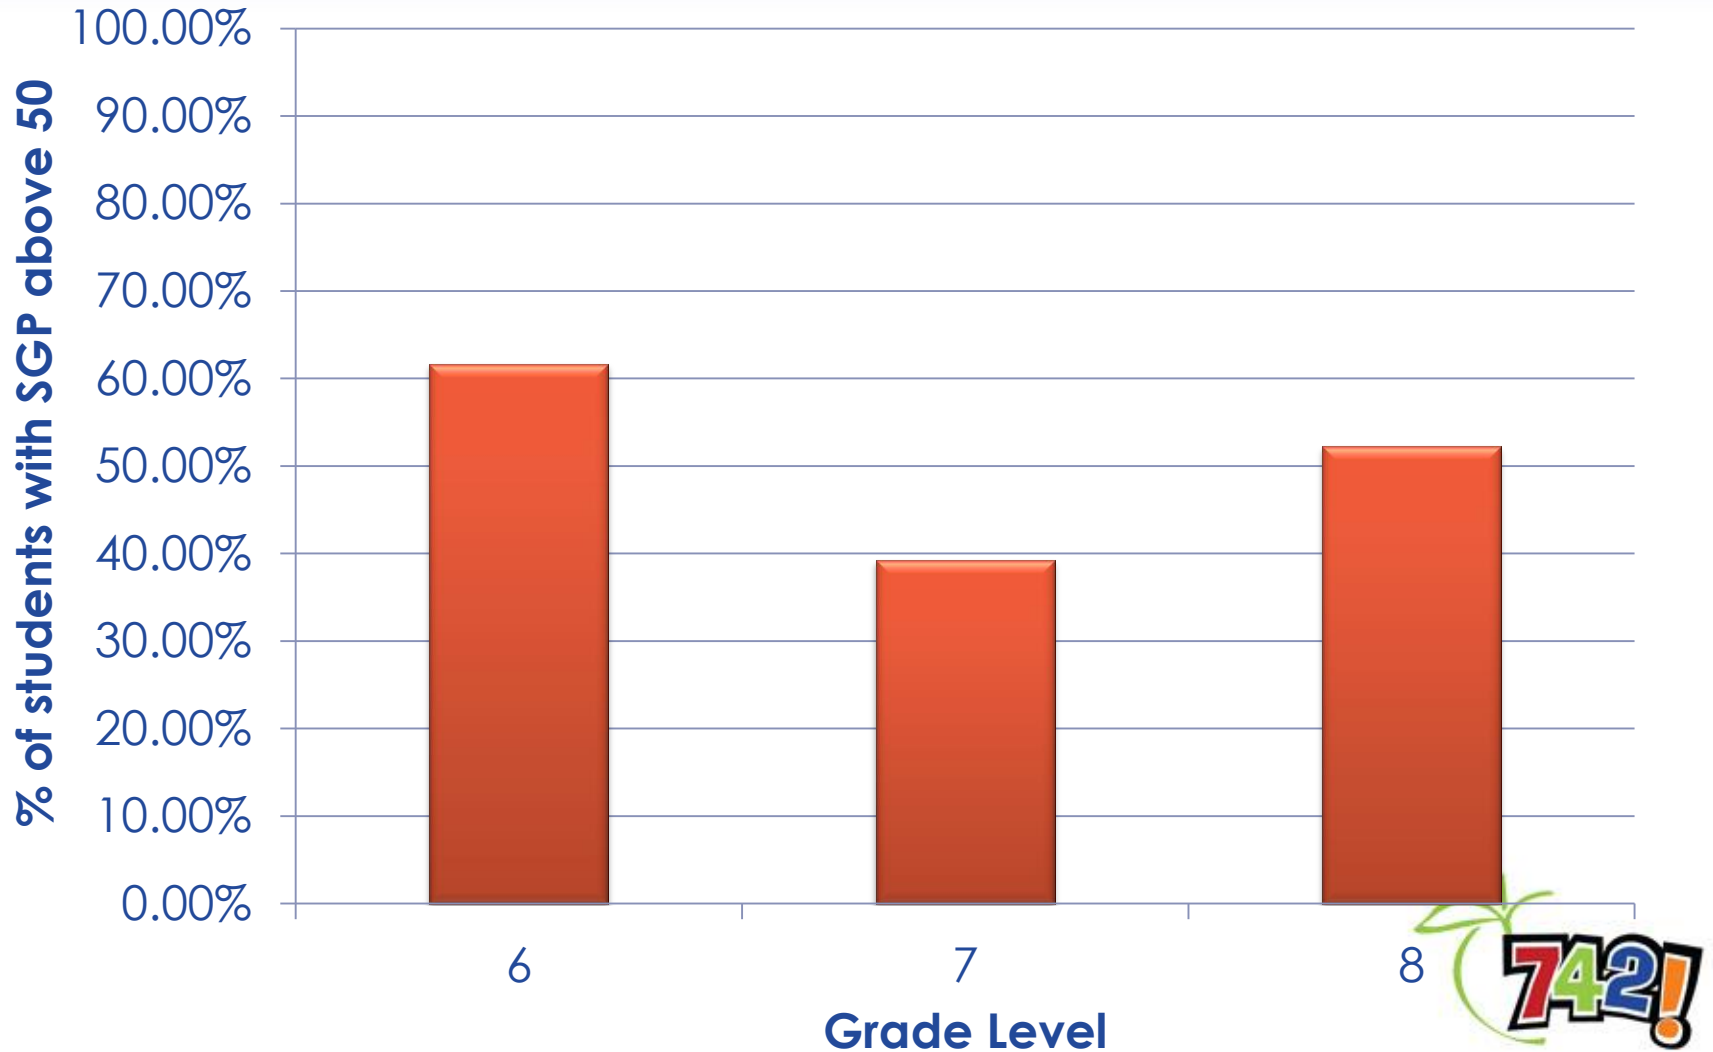

Special Education Trends

English Learner Trends

93.02% Attendance

Percent Attendance

PBIS DATA

Percentage of Students Falling Into Each Zone of Major Office Discipline Referrals

STAR DATA

2016-17 Fall to Spring STAR Math SGP

STAR Data

2016-17 Fall to Spring STAR Reading SGP

STAR Math Data

2017-18 Winter Benchmark: STAR Math Fall-Winter SGP

STAR Reading Data

2017-18 Winter Benchmark: STAR Reading Fall-Winter SGP

2017 MCA Math Results