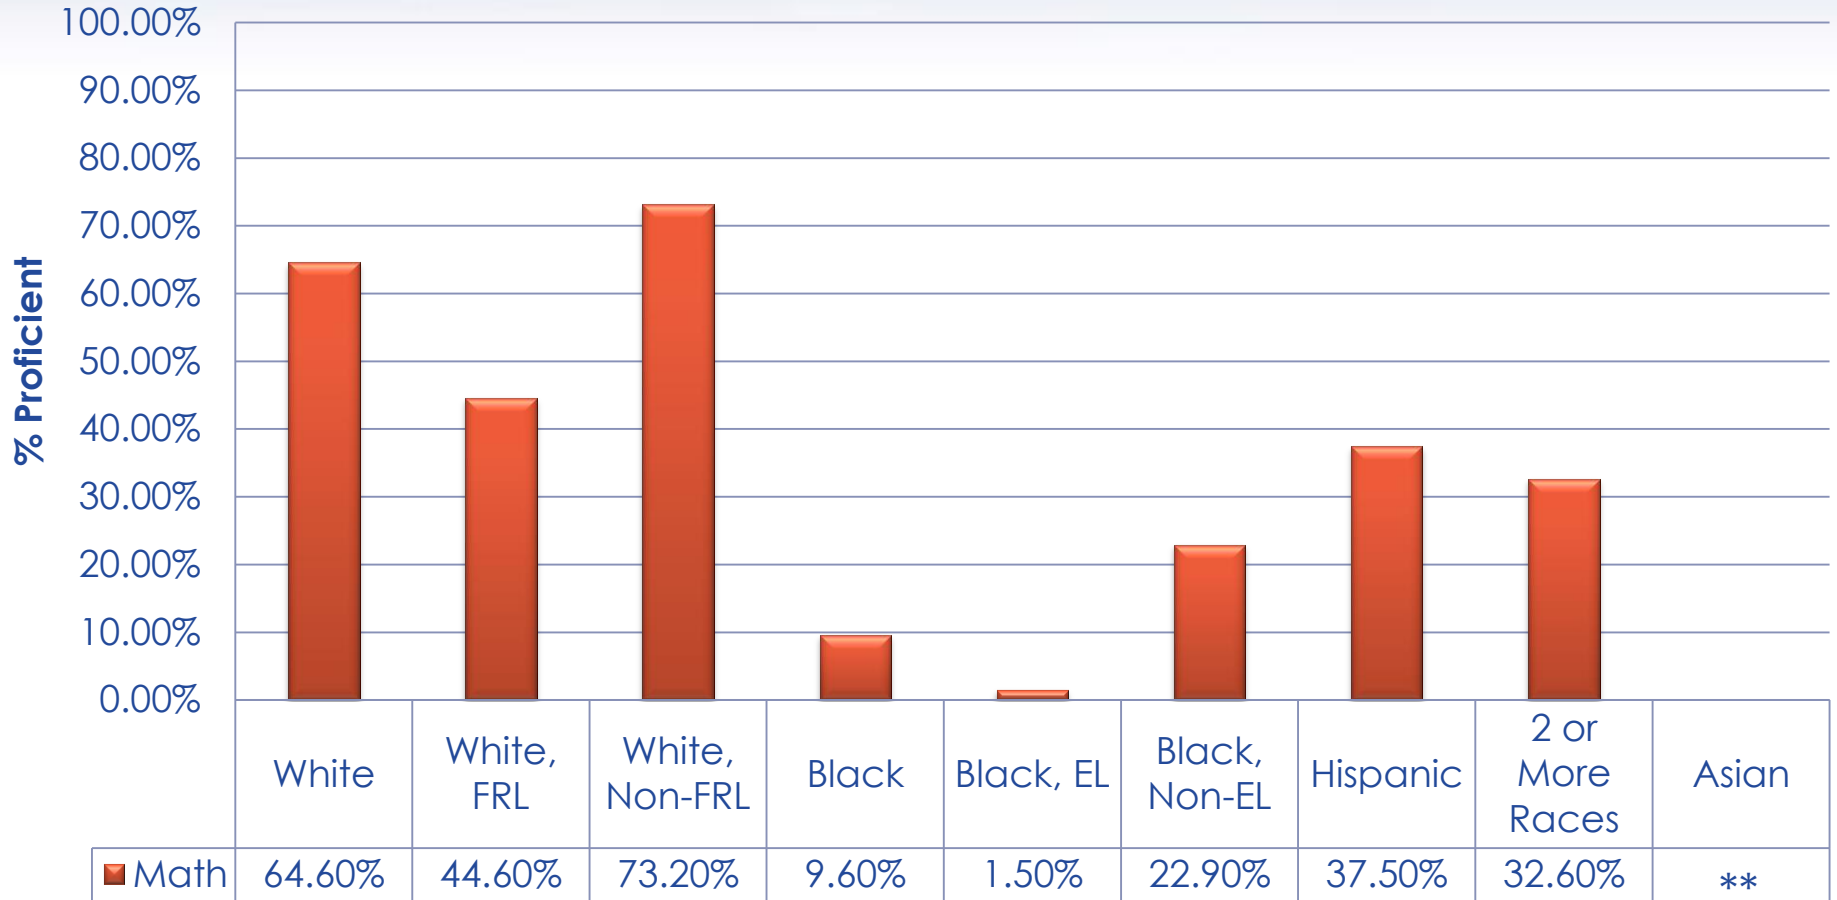

STAR Data

2016-17 Fall to Spring STAR Reading SGP

STAR Math Data

2017-18 Winter Benchmark: STAR Math Fall-Winter SGP

STAR Reading Data

2017-18 Winter Benchmark: STAR Reading Fall-Winter SGP

2017 MCA Math Results