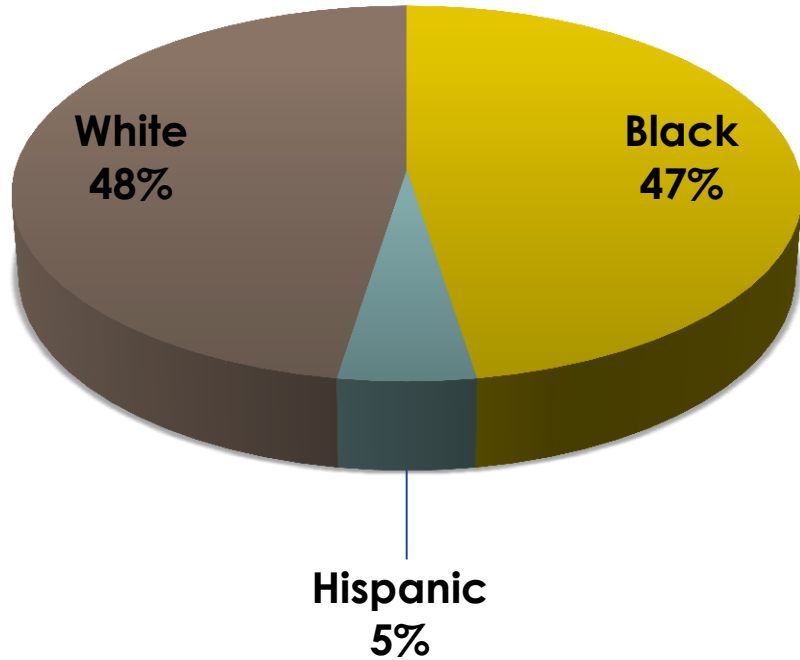

Special Education Trends

English Learner Trends

93.02% Attendance

Percent Attendance

PBIS DATA

Percentage of Students Falling Into Each Zone of Major Office Discipline Referrals

STAR DATA

2016-17 Fall to Spring STAR Math SGP

STAR Data

2016-17 Fall to Spring STAR Reading SGP

STAR Math Data

2017-18 Winter Benchmark: STAR Math Fall-Winter SGP

STAR Reading Data

2017-18 Winter Benchmark: STAR Reading Fall-Winter SGP

2017 MCA Math Results

2017 MCA Reading Results

Participation in Extracurricular Activities

Boys Basketball

Girls Basketball

Participation in Extracurricular Activities

Boys Soccer

Girls Soccer

Participation in Extracurricular Activities