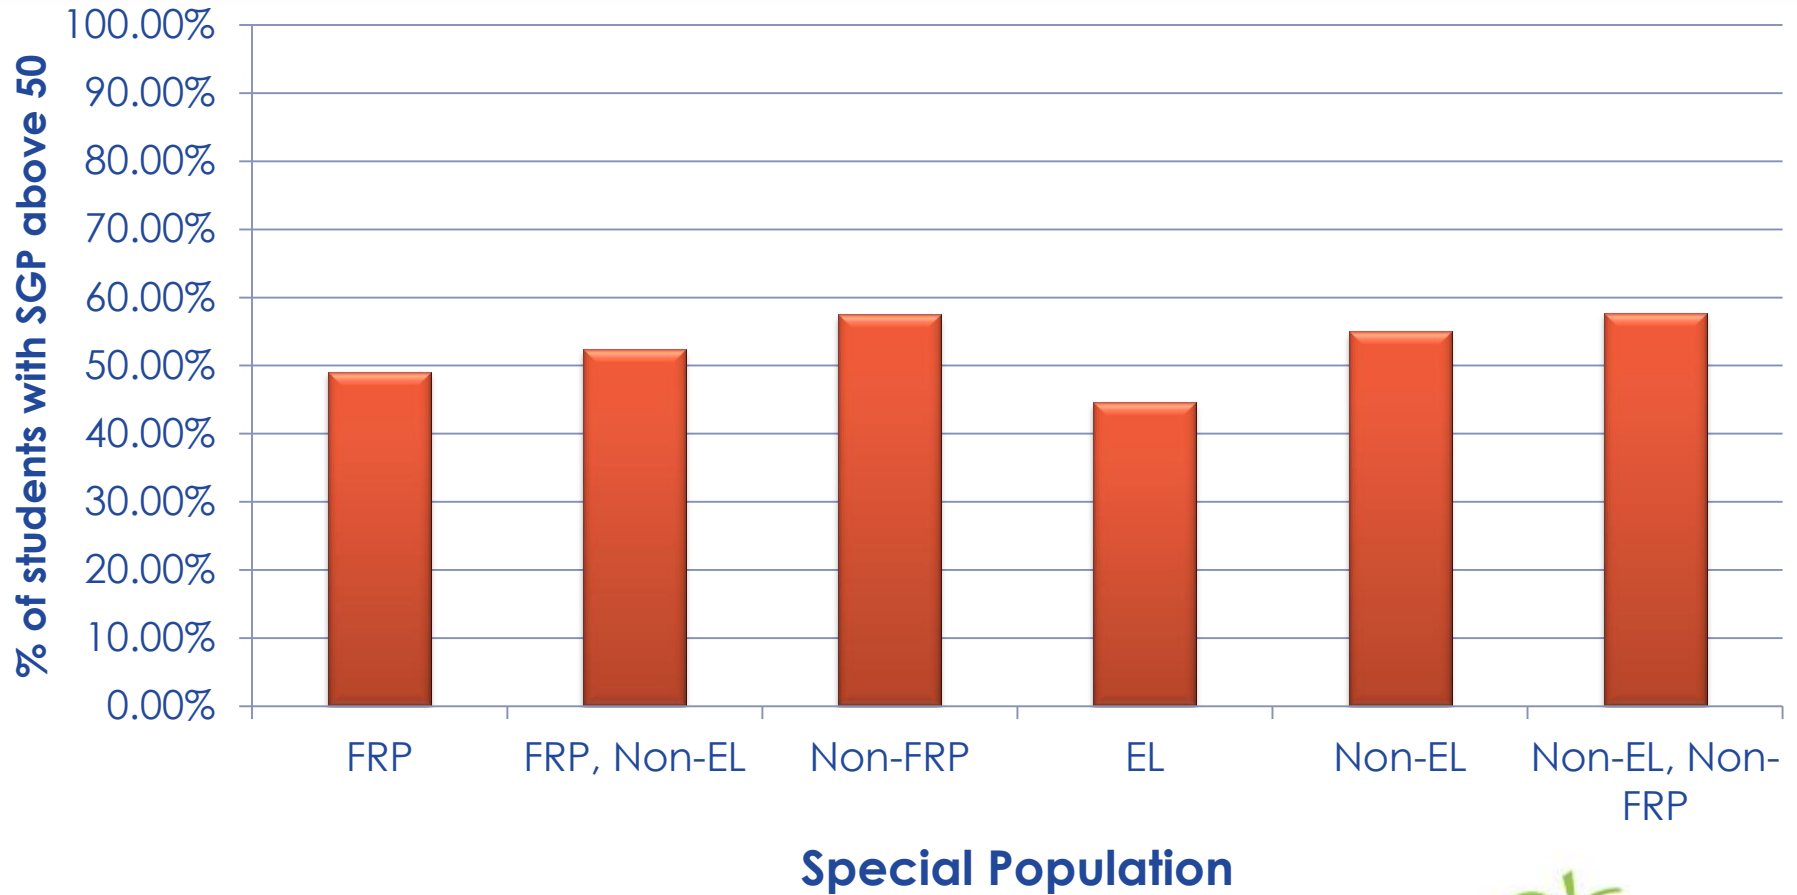

STAR Math Data

2017-18 Winter Benchmark: STAR Math Fall-Winter SGP