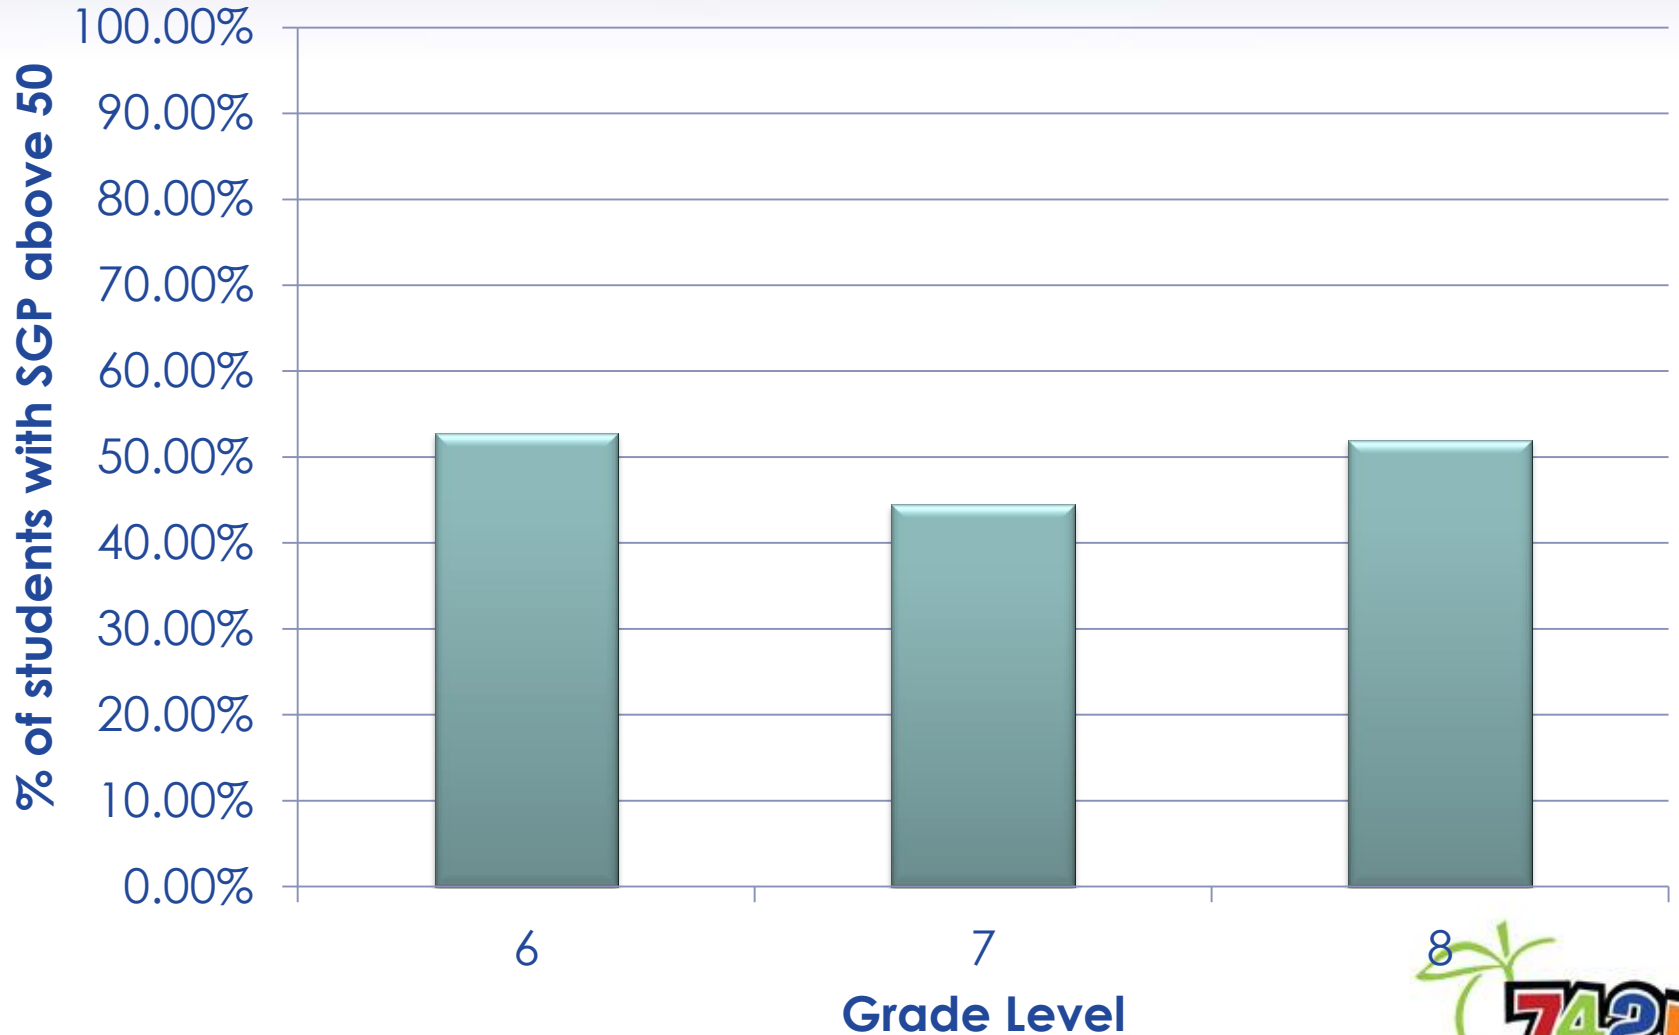

STAR Data

2016-17 Fall to Spring STAR Reading SGP