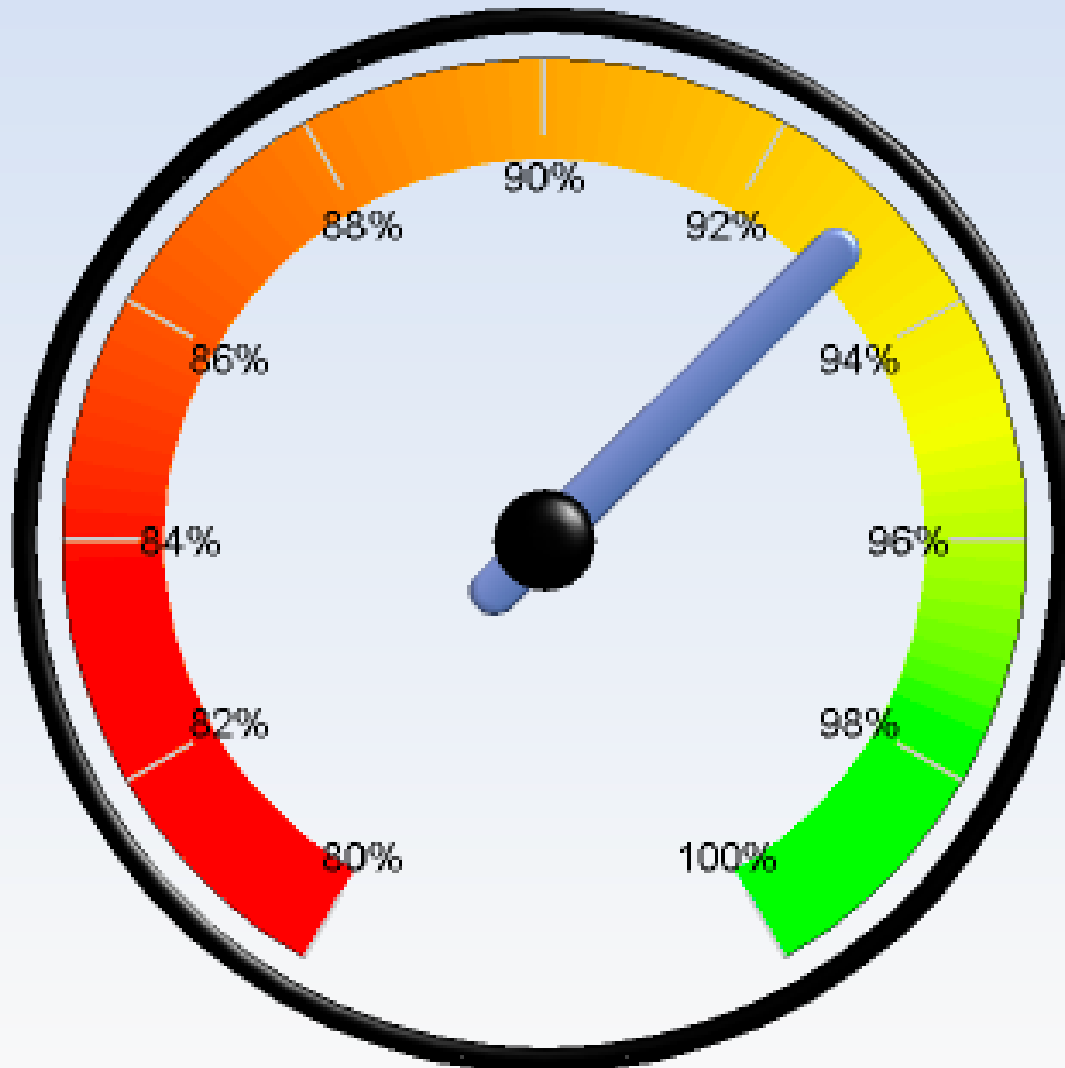

Special Education Trends

English Learner Trends

93.02% Attendance

Percent Attendance

PBIS DATA

Percentage of Students Falling Into Each Zone of Major Office Discipline Referrals

STAR DATA

2016-17 Fall to Spring STAR Math SGP

STAR Data

2016-17 Fall to Spring STAR Reading SGP

STAR Math Data

2017-18 Winter Benchmark: STAR Math Fall-Winter SGP

STAR Reading Data

2017-18 Winter Benchmark: STAR Reading Fall-Winter SGP

2017 MCA Math Results