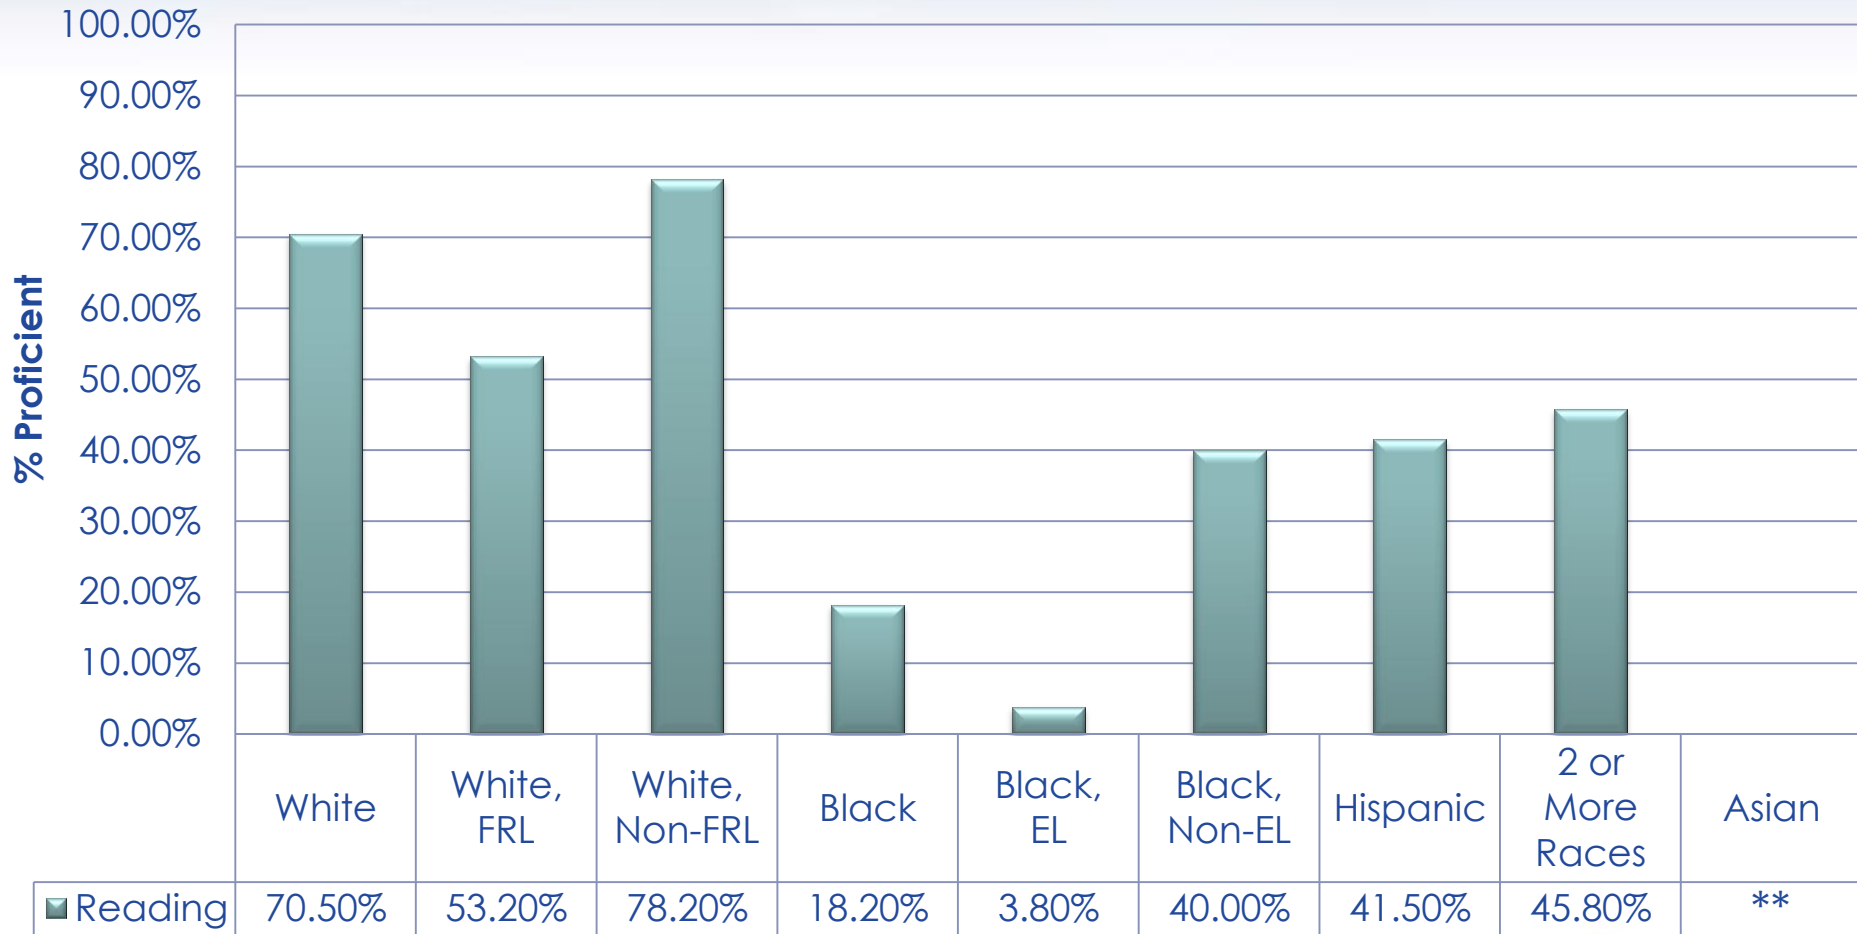

2017 MCA Reading Results