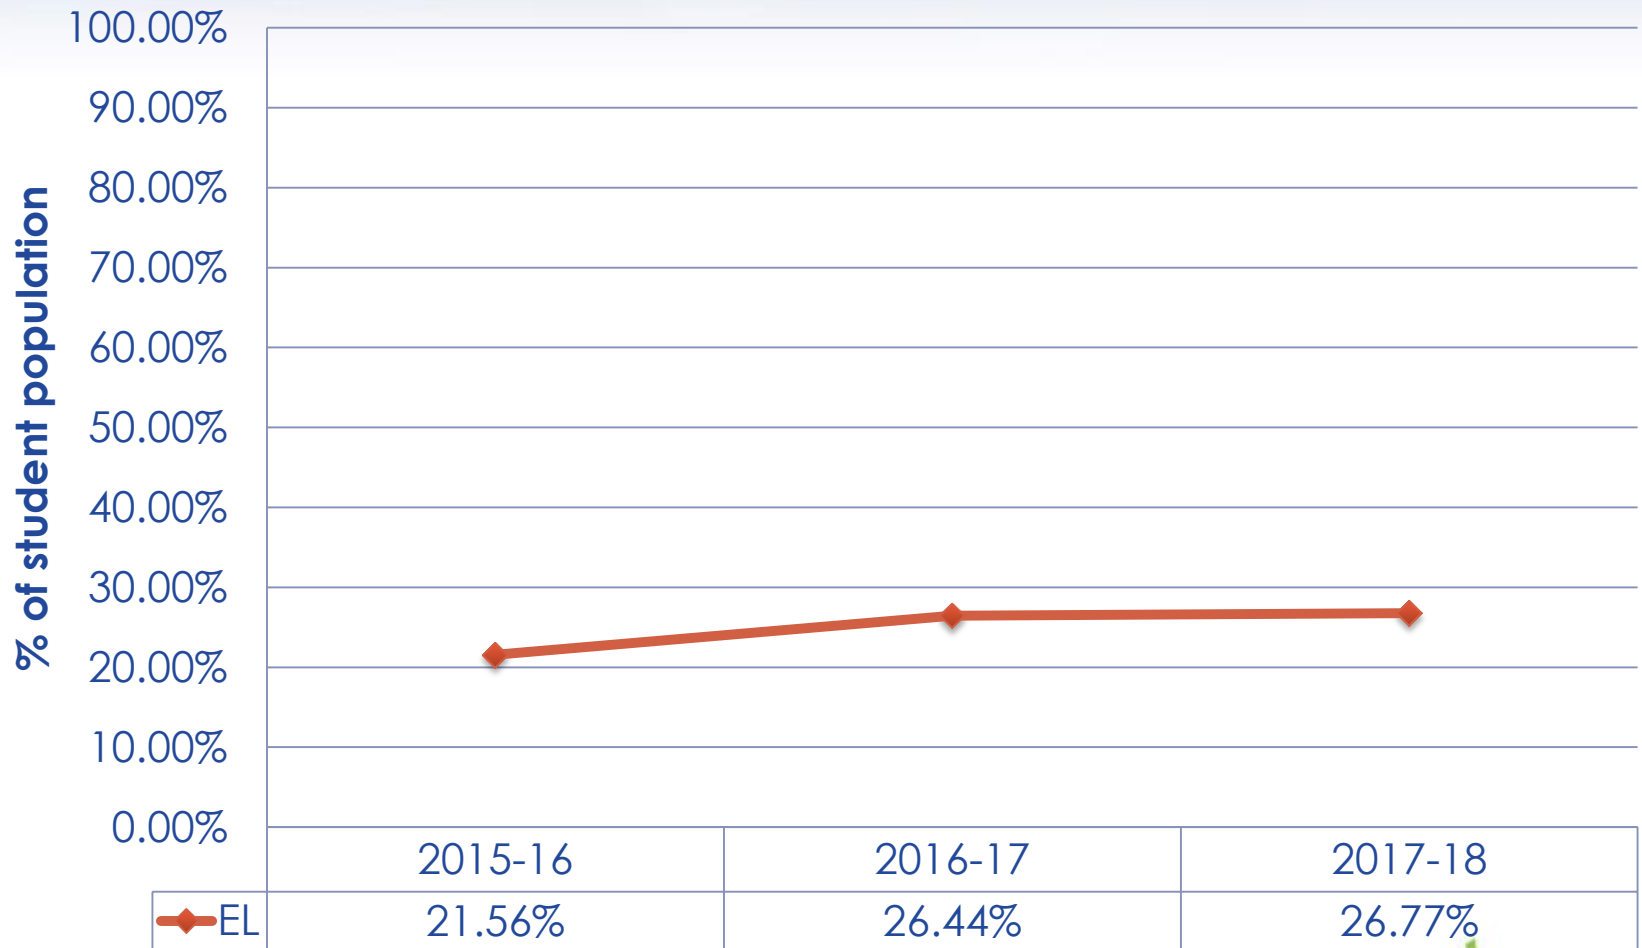

English Learner Trends