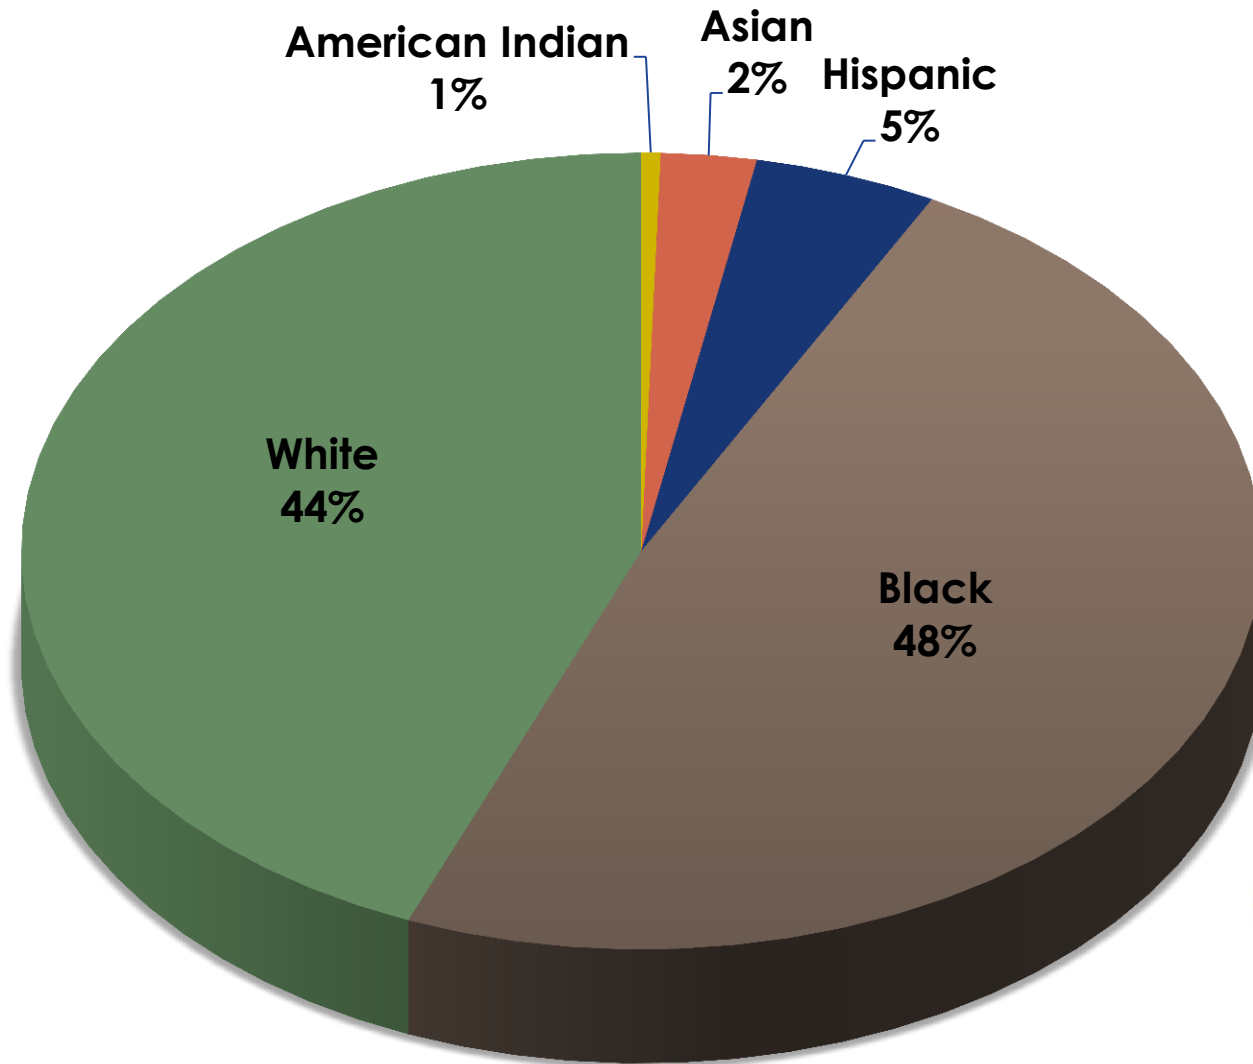

South Data: 2017-18

St. Cloud Area School District 742

Prepare. Engage. Educate. Empower. Inspire.

2017-18 Demographics

Oct. 1, 2017 Race/Ethnicity Demographics

Demographic Trends

Free & Reduced Price Lunch Trends

Special Education Trends

English Learner Trends

93.02% Attendance

Percent Attendance

PBIS DATA

Percentage of Students Falling Into Each Zone of Major Office Discipline Referrals

STAR DATA

2016-17 Fall to Spring STAR Math SGP