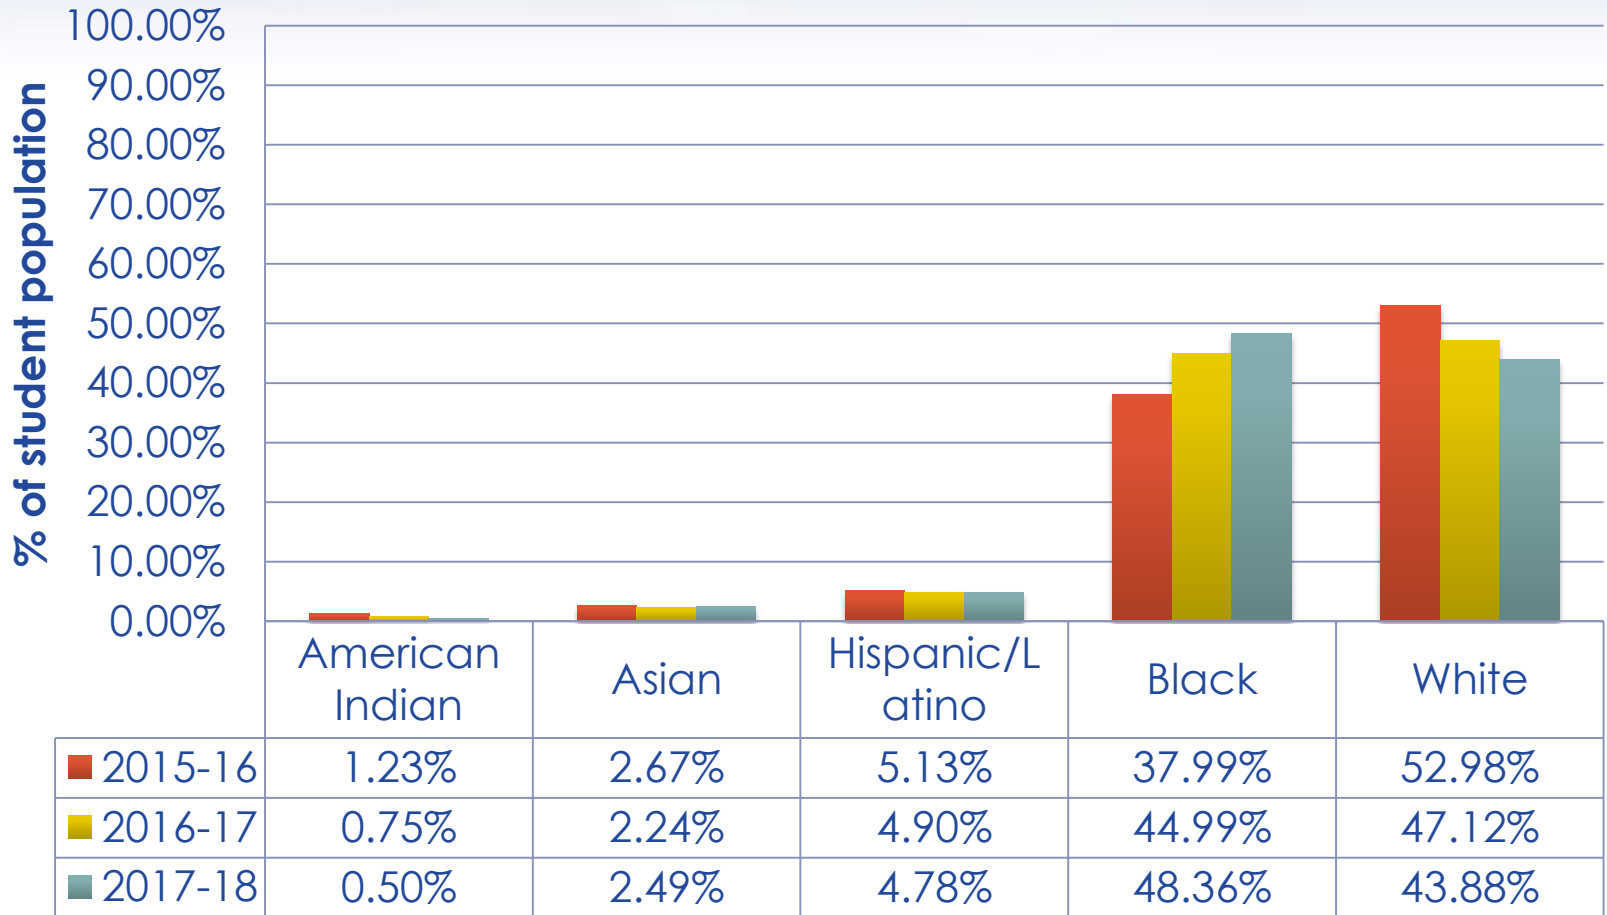

South Data: 2017-18

St. Cloud Area School District 742

Prepare. Engage. Educate. Empower. Inspire.

2017-18 Demographics

Oct. 1, 2017 Race/Ethnicity Demographics

Demographic Trends

Free & Reduced Price Lunch Trends