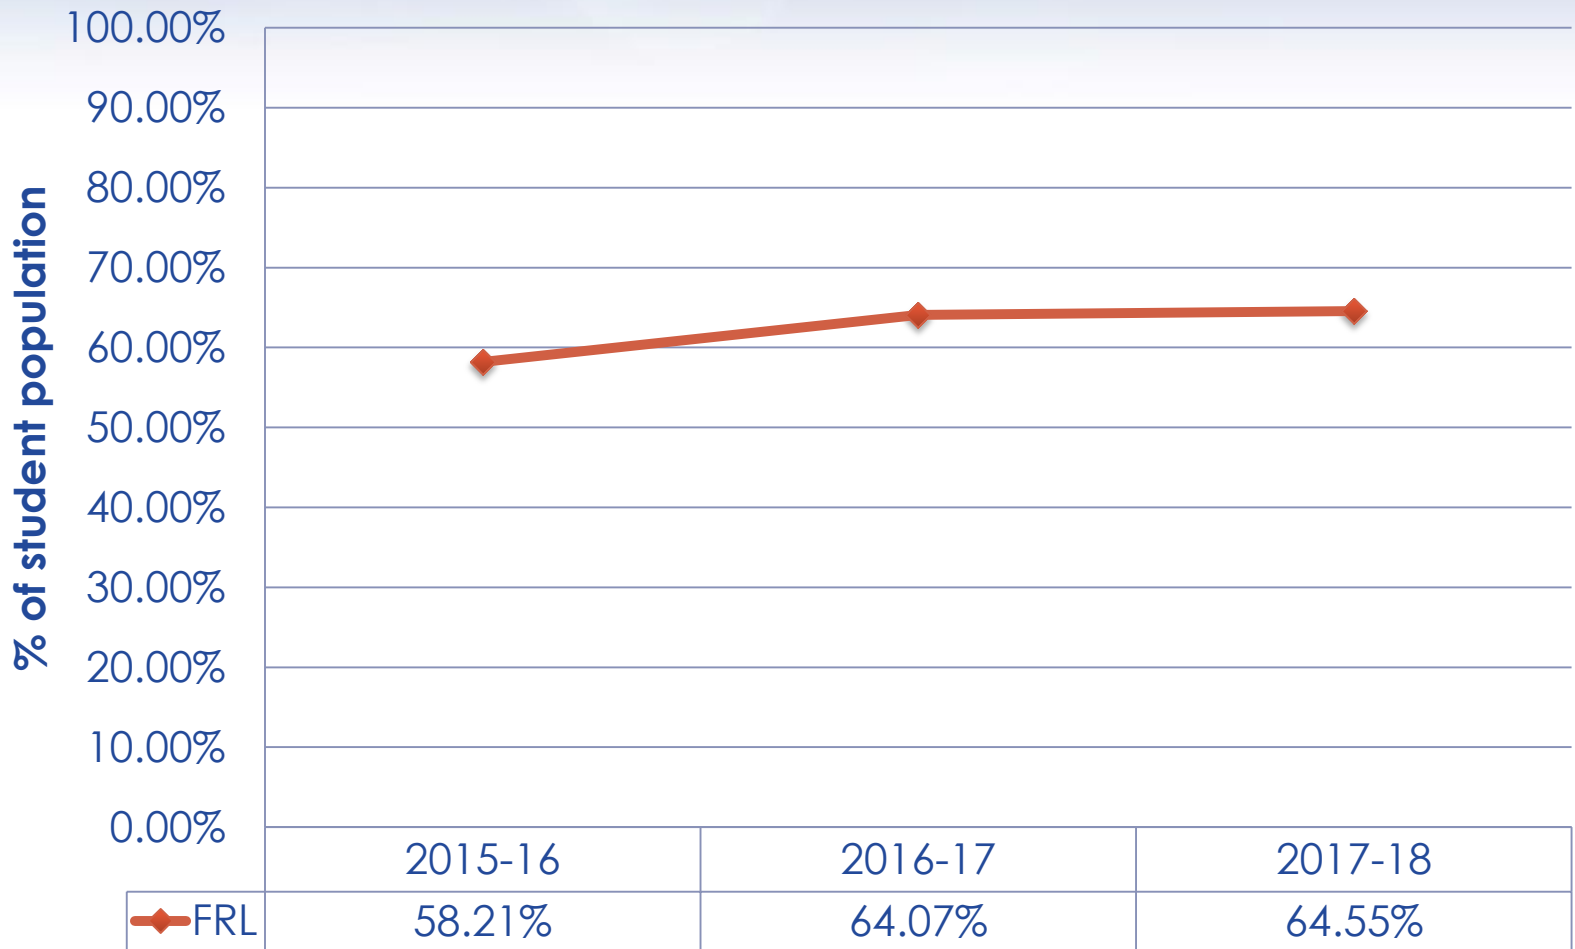

South Data: 2017-18

St. Cloud Area School District 742

Prepare. Engage. Educate. Empower. Inspire.

2017-18 Demographics

Oct. 1, 2017 Race/Ethnicity Demographics

Demographic Trends

Free & Reduced Price Lunch Trends

Special Education Trends

English Learner Trends

93.02% Attendance

Percent Attendance

PBIS DATA

Percentage of Students Falling Into Each Zone of Major Office Discipline Referrals

STAR DATA

2016-17 Fall to Spring STAR Math SGP