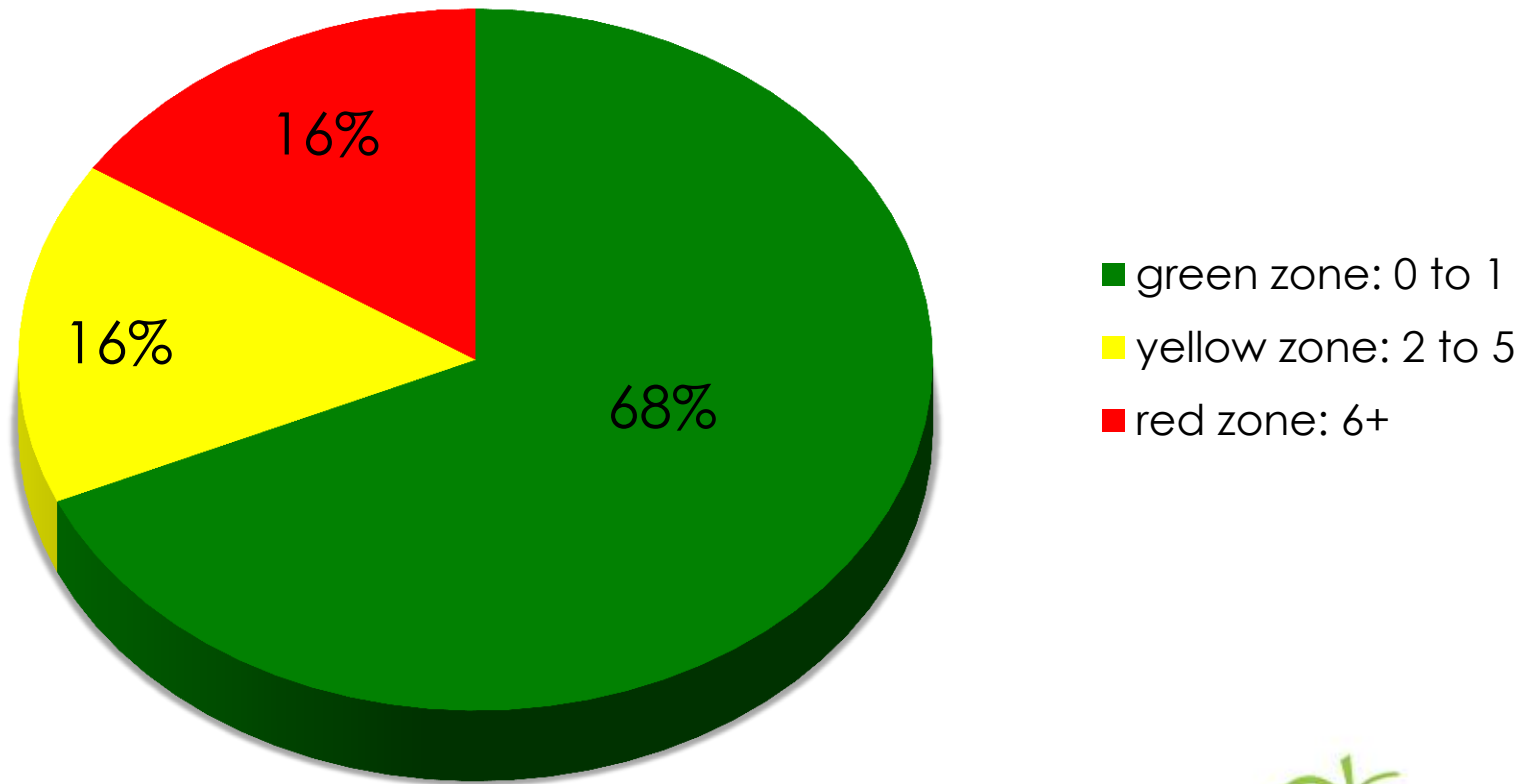

Special Education Trends

English Learner Trends

93.02% Attendance

Percent Attendance

PBIS DATA

Percentage of Students Falling Into Each Zone of Major Office Discipline Referrals

STAR DATA

2016-17 Fall to Spring STAR Math SGP

STAR Data

2016-17 Fall to Spring STAR Reading SGP

STAR Math Data

2017-18 Winter Benchmark: STAR Math Fall-Winter SGP

STAR Reading Data

2017-18 Winter Benchmark: STAR Reading Fall-Winter SGP

2017 MCA Math Results